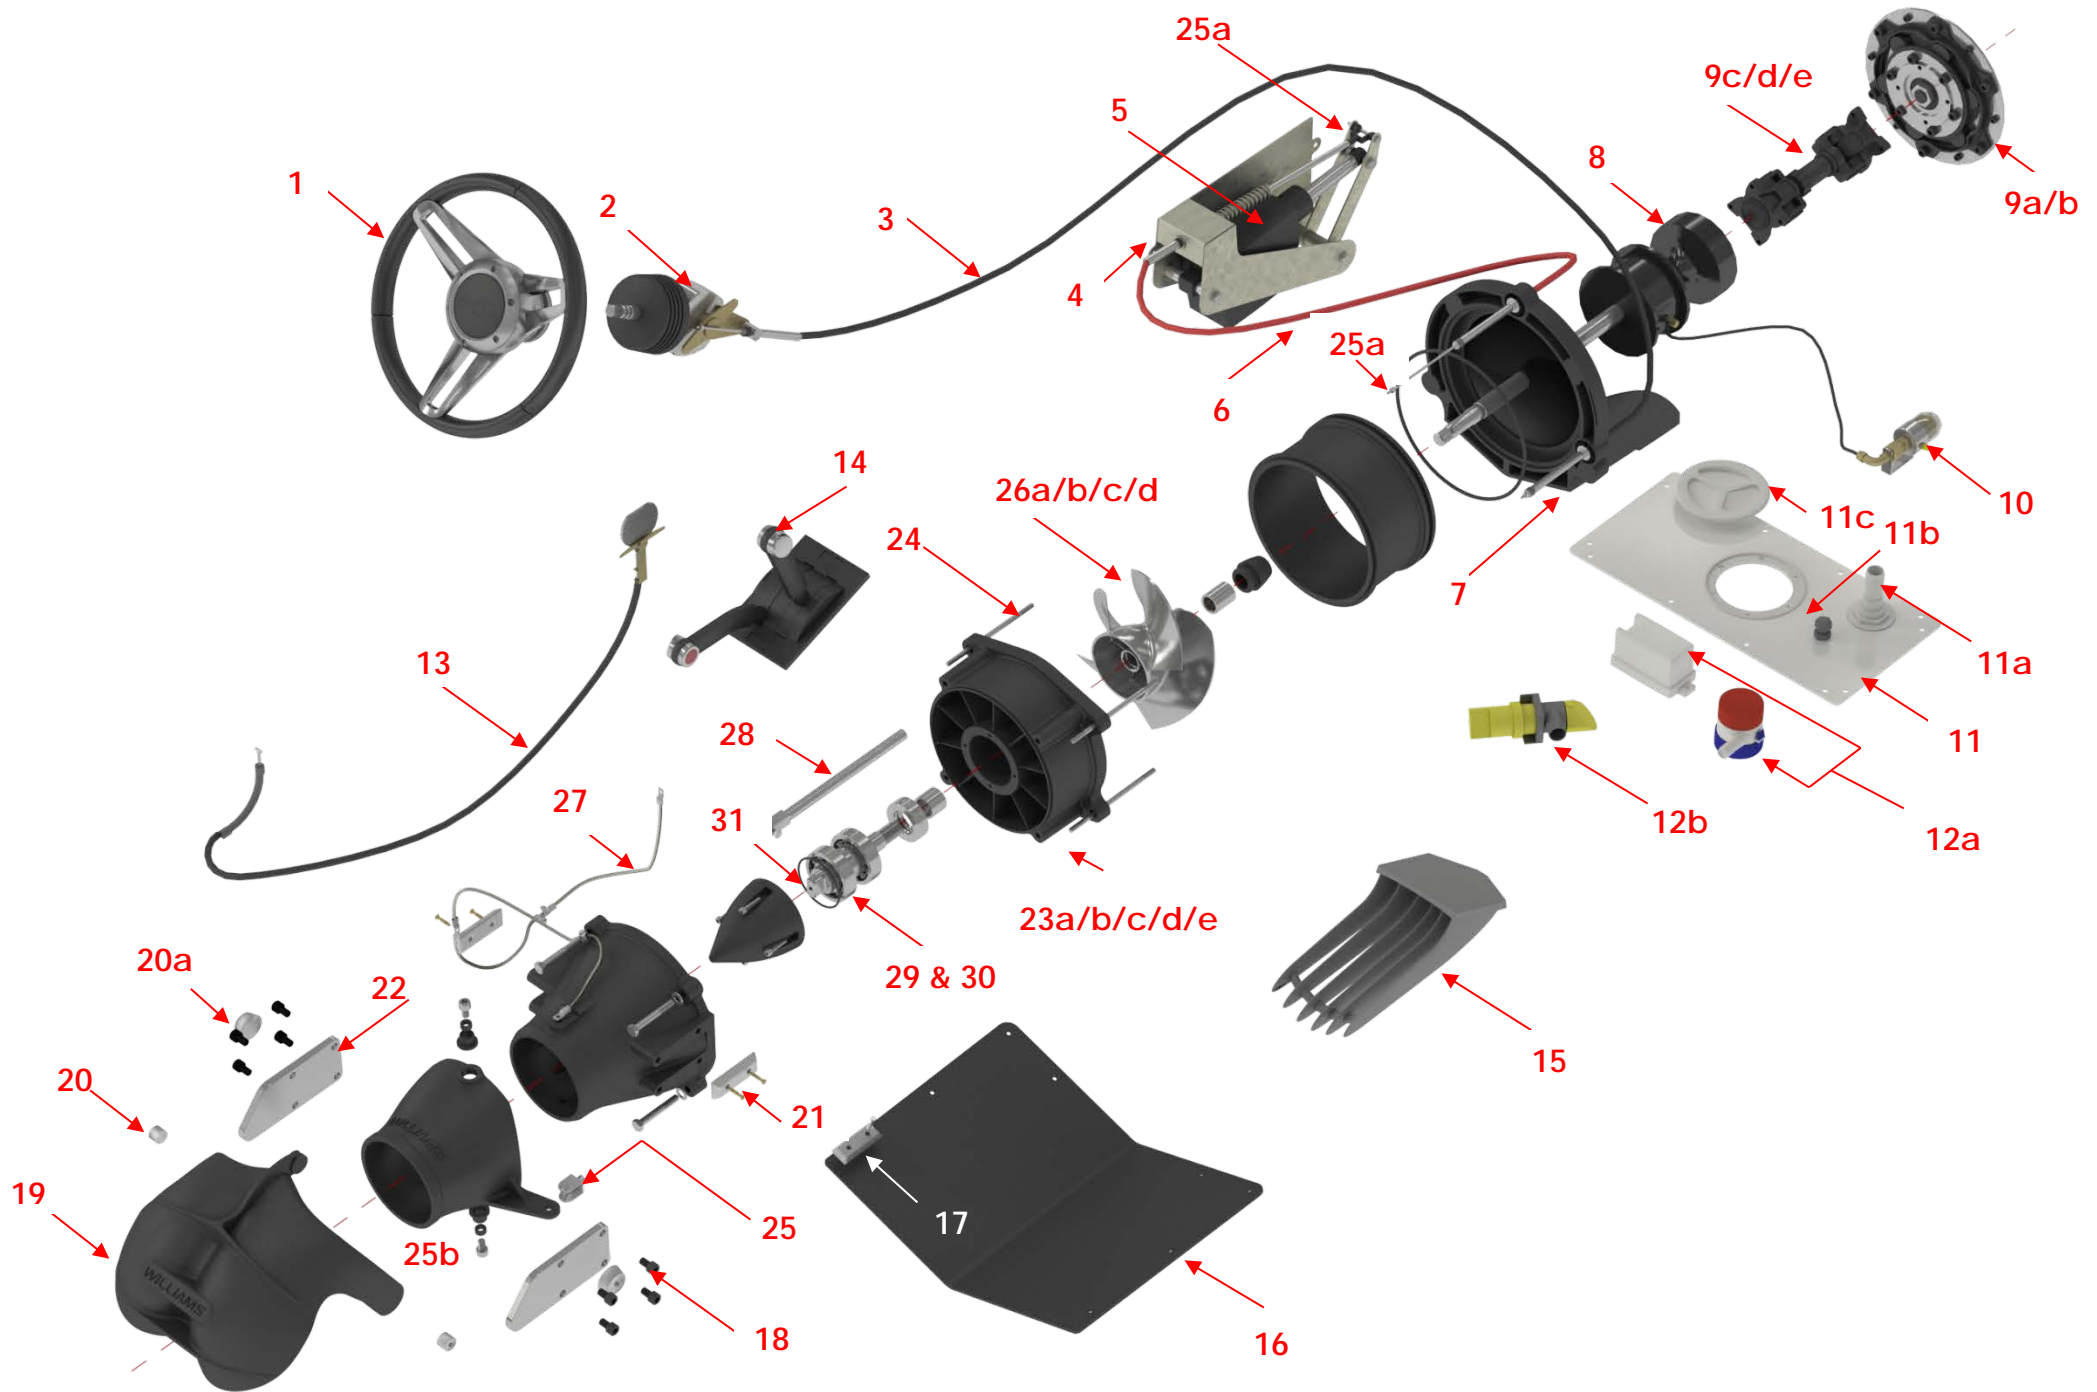

Item	Part Reference	Description
1	01-1680	Steering Wheel BERRA
2	07-0165	Tilt steering control unit
3	03-0205	Steering cable (12ft) - 445/505
-	03-0225	Steering cable (14ft) – 565/625
4	01-0262	Reverse Actuator Bracket - rev14 (all models)
-	07-0160	Reverse actuator spring
5	06-0385	Servo reverse/ linear actuator
-	05-0215	6mm Drop nose securing pin
6	03-0476	Reverse cable (2.0m) – 445/505
-	03-0200	Reverse cable (2.58m) – 565-625
7	01-0631	Pump mounting plate/shoe - (all models)
8	07-0180	Tail-shaft/coupler assembly
9a	07-0255	Rotational damper - 445/505
9b	07-0250	Rotational damper - 565/625
9c	07-0252	Universal Joint 350mm - 445/505
9d	07-0251	Universal Joint 640mm - 565
9e	07-0475	Universal Joint 620mm - 625
10	04-0080	Auto greaser (all models)
11	01-0662	Footwell sump lid - 565/625
11a	04-0006	Bilge straight fitting
11b	03-0035	Cable gland
11c	01-0373	Sump Hatch
12a	06-0252	Sump Pump - Rule with Float Switch (565/625 Only)
12b	07-0200	Bilge pump - Whale 650
13	03-0207	Throttle cable - 445/505
14	07-0426	Dual Throttle Control – 445/505
14	07-0425	Dual Throttle Control – 565/625
15	07-0195	Intake grate (all models)
16	01-0630	Ride plate (all models)
17 & 21	07-0430	Aluminum Rectangular Anode x3
18	20-0203	M10 x 20 Cap screw
19	01-0301	Reverse bucket (all models)
20	07-0005	Zinc anode – small x 2
20a	07-0007	Zinc anode – large x 2
22	01-0263	Reverse bucket mounting brackets 2016 (all models)
23a	07-0285	445 Pump inc impeller & nozzle - SW220 - 0 deg
23b	07-0155	505 Pump inc Impeller & nozzle - SW220 - 3 deg
23c	07-0286	565 Pump inc Impeller & nozzle - SW220 - 3 deg
23d	07-0286	625 Pump inc Impeller & nozzle - SW220 - 3 deg - 180hp
23e	07-0271	625 SW220D 260hp Impeller
24	07-0181	Pump stud
25a	07-0012	Jet nozzle clevis kit
25	07-0220	Female Rod-end
25b	20-0203	Reverse Bucket Mounting Bolt - M10 x 20 Skt Cap x 2
-	02-0110	Reverse Bucket Nylon Bush x 2
-	01-0320	Reverse Bucket Steel Bush x 2
26a	07-0157	445/505 Impeller - 18/25
26b	07-0270	565 Impeller - 12/21
26c	07-0270	625 Impeller - 12/21 - 180hp
26d	07-0271	625 Impeller - 20/29 - 260hp
27	03-0477	DJ Pump earthling kit
28	01-1678	Reverse Cable Doubler
29	02-0276	Pump Bearing x 2
30	02-0451	Lip seals x 2
31	02-0128	O Ring 2 x 76 ref 85070046