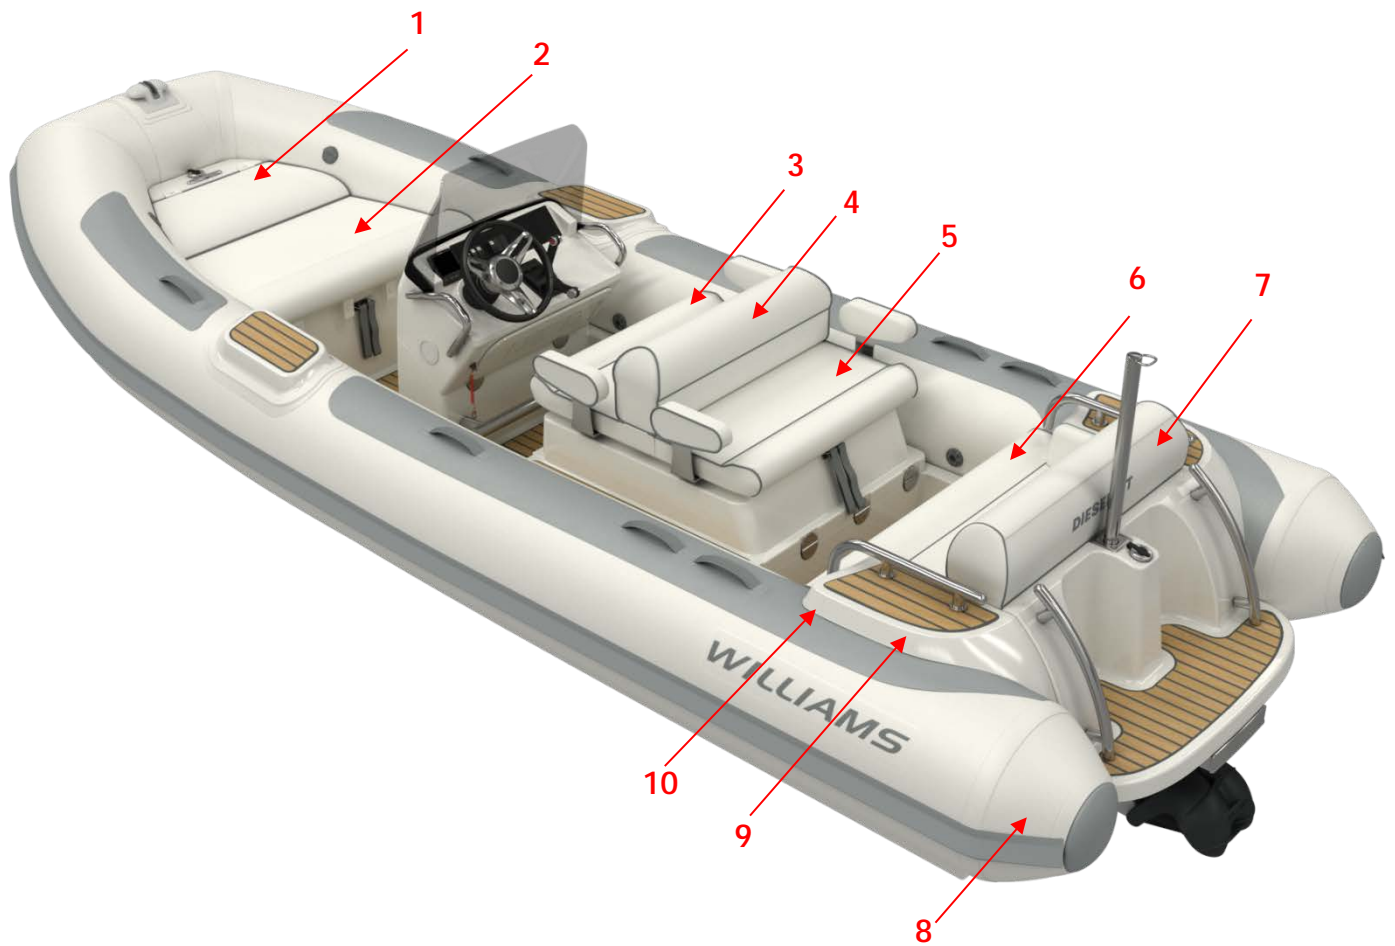

WILLIAMS

J E T T E N D E R S

DIESELJET

2018 MY Parts Catalogue

Issue Rev01	
Page 2	Dieseljet 445 exterior
Page 3	Dieseljet 505 exterior
Page 4	Dieseljet 565 exterior
Page 5	Dieseljet 625 exterior
Page 6-7	445-625 models – fittings
Page 8	445-625 models – helm
Page 9-10	445-625 models – engine bay components
Page 11-12	445-625 models – pump and controls
Page 13	Solas 220 Jet Pump Parts All Models
Page 14-15	Dieseljet Tube Accessories 445-625
Page 16	Hypalon Tubes 445-625
Page 17	Dieseljet 445-625 Accessories
Page 18	Williams stocked Yanmar engines parts

Position	Part reference	Description
1	02-0280-2016	Bow Cushion Raised - Dieseljet 445
2	02-0285-2016	Bow Cushion - 445 Dieseljet
3	02-0290-2016	Driver's Seat Cushion - 445 Dieseljet
4	02-0295-2016	Drivers Back rest - 445 Dieseljet
5	02-0300-2016	Central aft Cushion – 445 Dieseljet
6	02-0305-2016	Rear seat Cushion – 445 Dieseljet
7	02-0310-2016	Rear back rest – 445 Dieseljet
-	01-0753-2016	Upholstery set 445 Dieseljet (white)
8	01-0392-00-2016	Inflatable Hypalon tube – 445 Dieseljet (white/grey)
9	01-0359-2016	Fibreglass pod – 445 Dieseljet
10	03-0282	Pod Trim T/Fast WHITE with plastic insert. (All Models)
-	01-1150-2016	Teak – 445DJ Set

Position	Part reference	Description
1	02-0281-2016	Bow Cushion Raised - Dieseljet 505
2	02-0286-2016	Bow Cushion - 505 Dieseljet
3	02-0291-2016	Driver's seat Cushion - 505 Dieseljet
4	02-0296-2016	Drivers Back rest - 505 Dieseljet
5	02-0301-2016	Central aft Cushion – 505 Dieseljet
6	02-0306-2016	Rear seat Cushion – 505 Dieseljet
7	02-0311-2016	Rear back rest – 505 Dieseljet
-	01-0671-2016	Upholstery set 505 Dieseljet (white) - 2016MY
8	01-0391-00-2016	Inflatable Hypalon tube – 505 Dieseljet (white/grey) – 2016MY
9	01-0359-2016	Fibreglass pod – 505 Dieseljet - 2016MY
10	03-0282	Pod Trim T/Fast WHITE with plastic insert. (All Models)
-	01-1151-2016	Teak – 505DJ Set – 2016MY