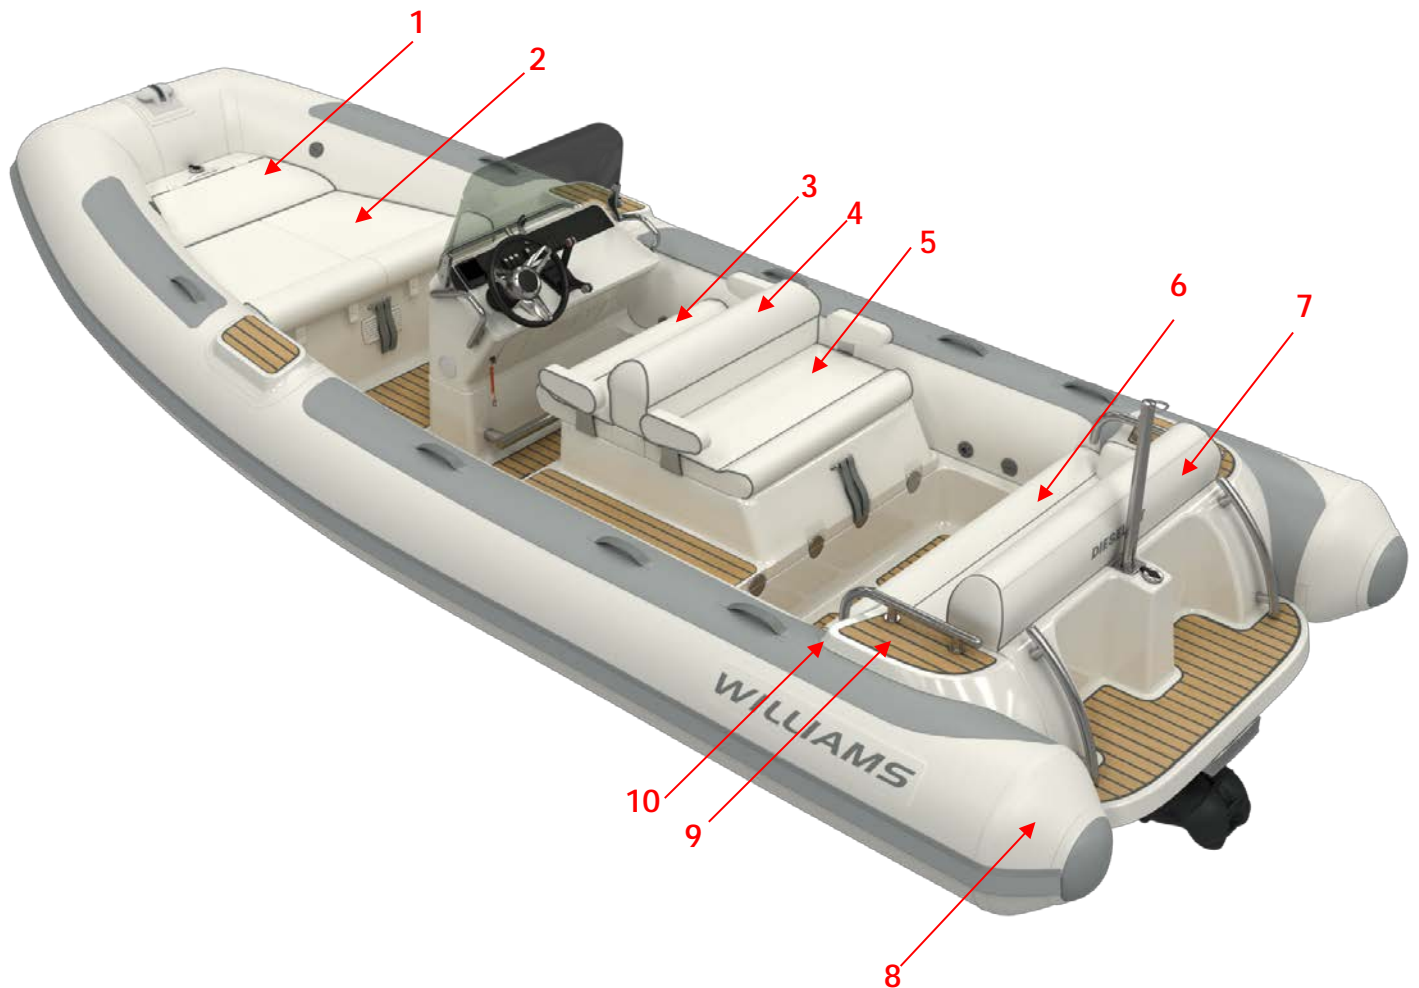

WILLIAMS

J E T T E N D E R S

DIESELJET

2018 MY Parts Catalogue

Issue Rev01	
Page 2	Dieseljet 445 exterior
Page 3	Dieseljet 505 exterior
Page 4	Dieseljet 565 exterior
Page 5	Dieseljet 625 exterior
Page 6-7	445-625 models – fittings
Page 8	445-625 models – helm
Page 9-10	445-625 models – engine bay components
Page 11-12	445-625 models – pump and controls
Page 13	Solas 220 Jet Pump Parts All Models
Page 14-15	Dieseljet Tube Accessories 445-625
Page 16	Hypalon Tubes 445-625
Page 17	Dieseljet 445-625 Accessories
Page 18	Williams stocked Yanmar engines parts

Position	Part reference	Description
1	02-0280-2016	Bow Cushion Raised - Dieseljet 445
2	02-0285-2016	Bow Cushion - 445 Dieseljet
3	02-0290-2016	Driver's Seat Cushion - 445 Dieseljet
4	02-0295-2016	Drivers Back rest - 445 Dieseljet
5	02-0300-2016	Central aft Cushion – 445 Dieseljet
6	02-0305-2016	Rear seat Cushion – 445 Dieseljet
7	02-0310-2016	Rear back rest – 445 Dieseljet
-	01-0753-2016	Upholstery set 445 Dieseljet (white)
8	01-0392-00-2016	Inflatable Hypalon tube – 445 Dieseljet (white/grey)
9	01-0359-2016	Fibreglass pod – 445 Dieseljet
10	03-0282	Pod Trim T/Fast WHITE with plastic insert. (All Models)
-	01-1150-2016	Teak – 445DJ Set

Position	Part reference	Description
1	02-0281-2016	Bow Cushion Raised - Dieseljet 505
2	02-0286-2016	Bow Cushion - 505 Dieseljet
3	02-0291-2016	Driver's seat Cushion - 505 Dieseljet
4	02-0296-2016	Drivers Back rest - 505 Dieseljet
5	02-0301-2016	Central aft Cushion – 505 Dieseljet
6	02-0306-2016	Rear seat Cushion – 505 Dieseljet
7	02-0311-2016	Rear back rest – 505 Dieseljet
-	01-0671-2016	Upholstery set 505 Dieseljet (white) - 2016MY
8	01-0391-00-2016	Inflatable Hypalon tube – 505 Dieseljet (white/grey) – 2016MY
9	01-0359-2016	Fibreglass pod – 505 Dieseljet - 2016MY
10	03-0282	Pod Trim T/Fast WHITE with plastic insert. (All Models)
-	01-1151-2016	Teak – 505DJ Set – 2016MY