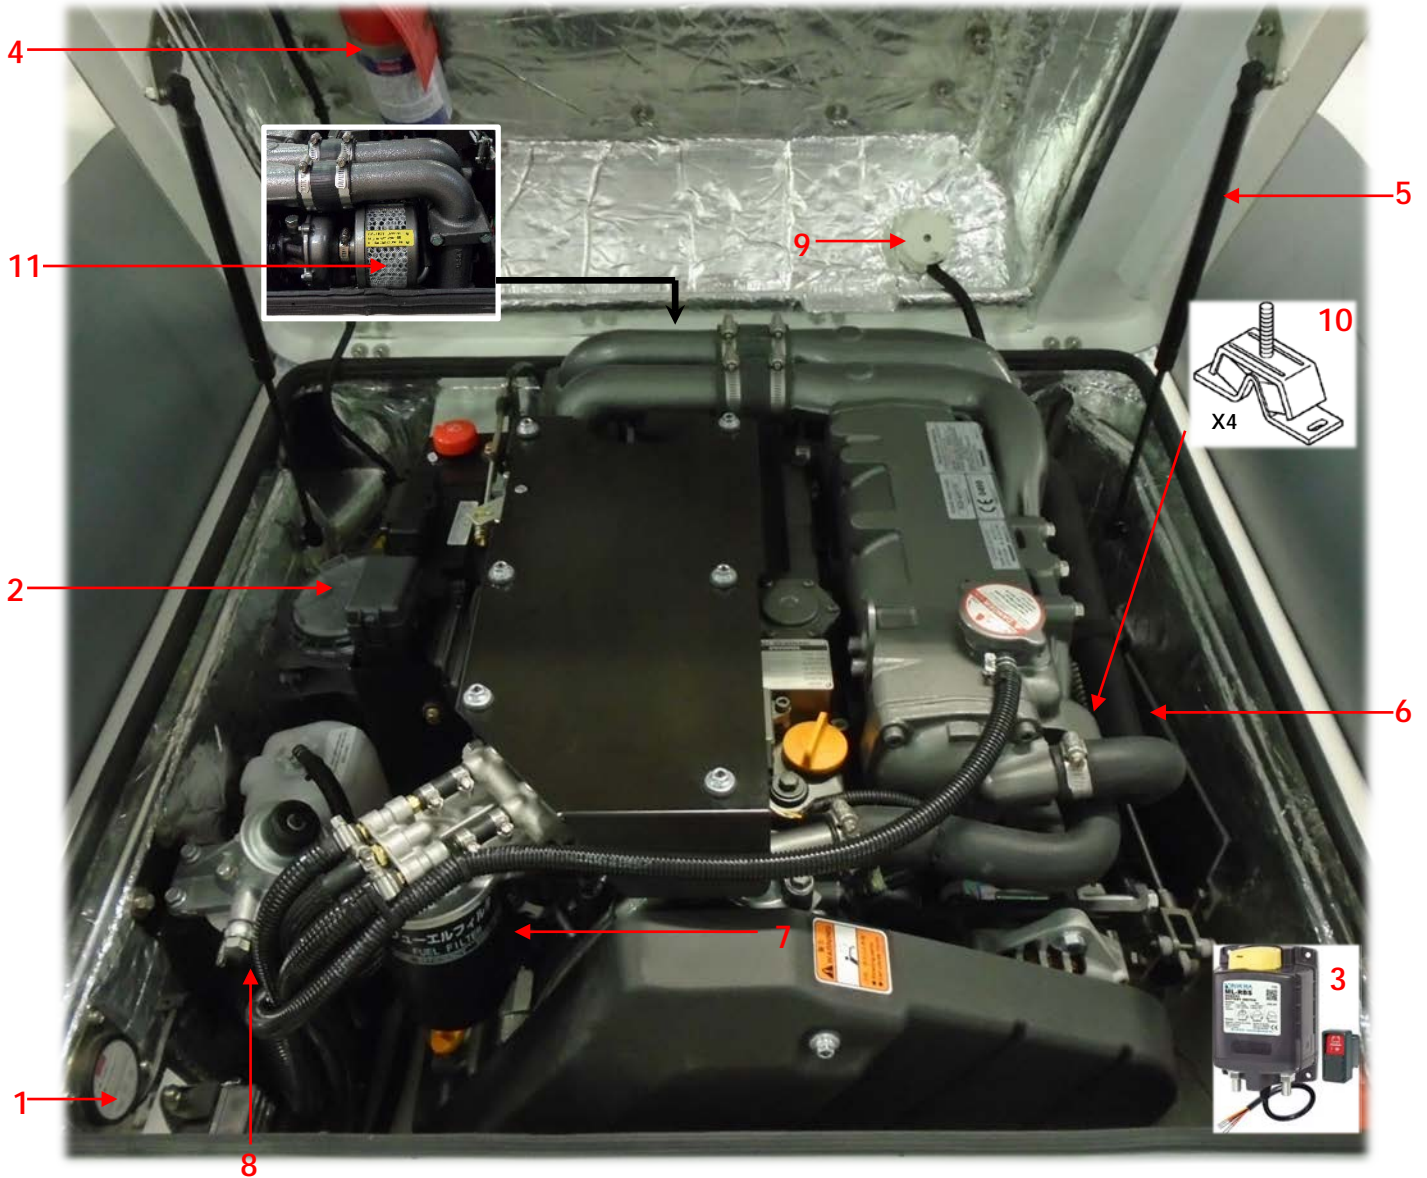

Position	Part reference	Description
1	99-0225	Fire ext reset disply (all models)
2	04-0109	Raw water strainer - (445/505)
3	06-0295	Remote Battery Switch 8.27700 Blue Sea 7700 (all models)
4	99-0225	Fire extinguisher Inc. reset display (all models)
5	07-0247	Gas strut - 445/505
6	06-0385	Reverse Servo - Actuator (all models)
-	06-0175	Battery - 110Ah (all models)
7	02-0362	Fuel Filter Element 129A00-55800 (445/505)
8	02-0321	Yanmar Diesel Filter Cartridge 121857-55710 (445/505)
-	06-0171	Horn ref 21.100.01 (all models)
9	06-0362 (all models)	16A Plug / 15M Cable 8-45012 (option) Non USA
9*	06-0660	MV Easycharge Charger 10A 12V 2 outputs (option)
9*	06-0363	Ship to Shore 16Amp 8-45000 (option) Non USA
9*	06-0364	Mains RCD 30ma 8-50005 (option)
9*	09-0010	Cable Grommet Ref: 19429 (option)
9*	06-0661	Marinco 30A 125V Inlet S/S EZ Lock 18-45080 (option) USA
9*	06-0662	Marinco 30A US spec STD Cordset 25ft 18-45081 (option) USA
10	02-0377	Engine Mounts Yanmar 4JH 129670-08350 (445/505)
11	02-0378	Air Filter/Silencer Yanmar 4JH 129470-12301