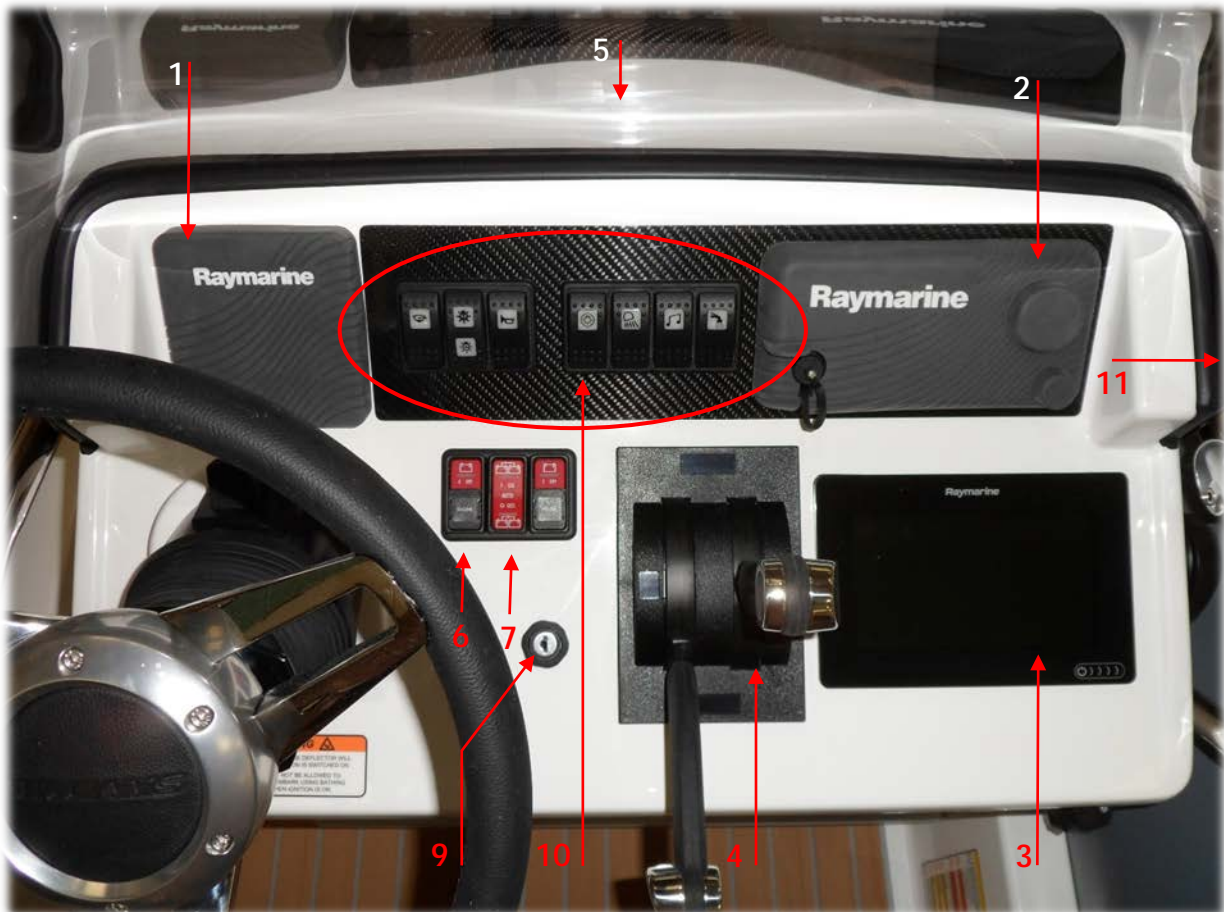

Position	Part reference	Description
1	06-0820	Raymarine i70s Multifunction Colour Display E70327
2	99-0922	Raymarine A60 VHF (option)
3	99-0950	AXIOM 7 7" Multifunction Display (445/505) (option)
3	99-0951	AXIOM 9 9" Multifunction Display (565/625) (option)
-	99-0912	P79 In Hull Depth Transducer A80170 (option)
-	06-0822	Adaptor Cable (Axiom to Transducer) (option)
-	99-0954	SD Card Reader – Front Mounted (565/625) (option)
4	07-0426	Dual Throttle Control (445/505)
4	07-0425	Dual Throttle Control (565/625)
5	01-1685	Forward Grab Handle (Folding Helm) DJ
5	01-0663	565 Only FWD Grab Handle
-	01-0665	Port side grab handle (445/505)
-	01-1470	Port side grab handle (565/625)
-	01-0664	Stbd side grab handle (445/505)
-	01-1471	Stbd side grab handle (565/625)
-	06-0020	Tether Switch - Normally Open
-	07-0035	Plastic coiled lanyard (all models)
9	06-0550	Key Switch 3 Way (all models)
10	-	Switches (all models)
-	06-0120	Navigation light switch
-	06-0121	Bilge pump switch
-	06-0127	Horn switch
-	06-0124	Deck light switch (option)
-	06-0300	Shower switch
-	06-0126	Music switch (option)
-	06-0673	Underwater Light Switch (option)
6	06-0295	Remote switch includes Remote Isolator
7	06-0545	Dual Battery Switch-Includes Automatic Charging Relay 8-27622 (option)
11	01-1674	Windscreen (445/505) Bonded Screen
11	01-0775-2016	565/625 Dieseljet Windscreen Tinted 10mm
-	99-0905	Pacific Black Antenna 1m PA6054 - 445/505 (option)
-	99-0906	Chrome VHF Rail Mount Fast Base Banten - 445/505 (option)
-	99-0903	Pacific Black Antenna 1m P6179 for 565/625 (Antenna only) (option)