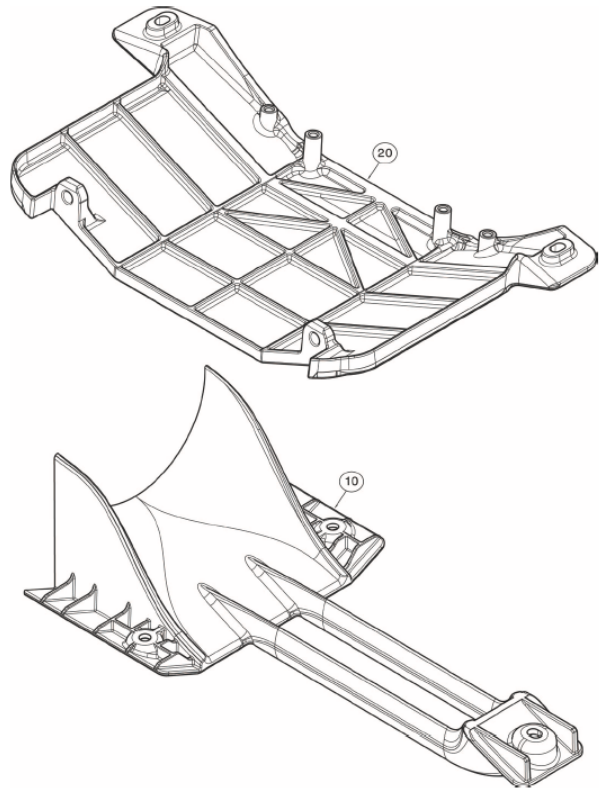

Position	Part Number	Description – All Models
15	02-1094	Housing Wear Ring ref 0461561 (267000883)
10	01-2037	MJ Intake Grate 0461234-00
120	02-1110	Impeller, Minijet ref 0461275/267000584
20	01-2036	MJ Ride Plate 0461230-00
1	99-0036	Impeller wrench key