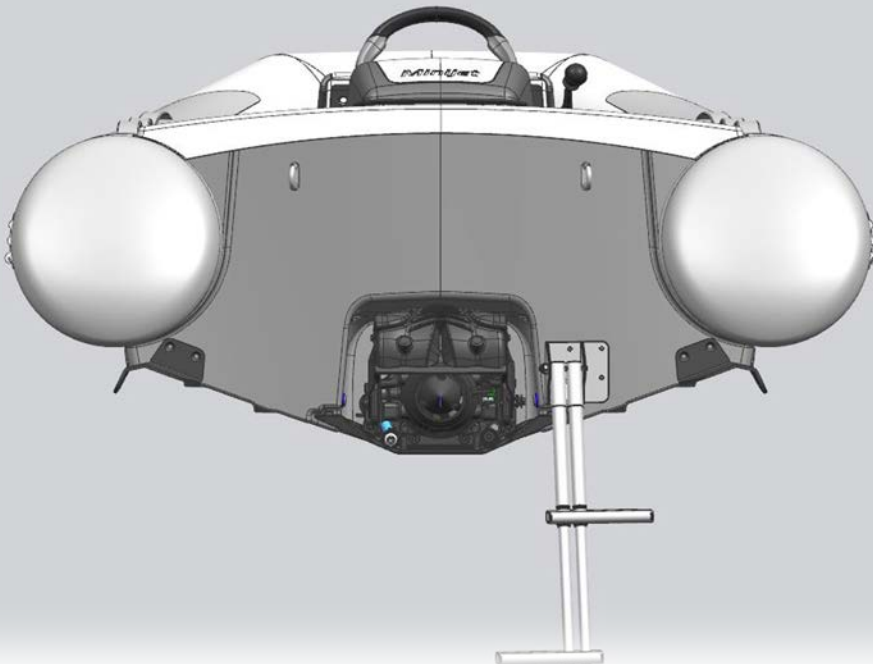

Bathing Ladder-Complete Installation Kit

Position	Part No	Description
1	99-0931	Bathing Ladder (Retractable) Minijet ref WIL05280 (Complete with fixing kit)
--	20-0227 x 4	M8 x 35mm A4 Bolt
--	22-0141 x 4	M8 Hex Cap Nut A4
--	20-0078 x 1	M5 x 35 Pozi Pan M/S A4
--	21-0102 x 2	M5 Flat washer A4
--	22-0144 x 1	M5 Dome Nut A4
--	09-0016 x 1	Bathing Ladder vinyl label 105mm x 40mm
--	21-0164 x 1	M5 Washer 20mm O/D A4