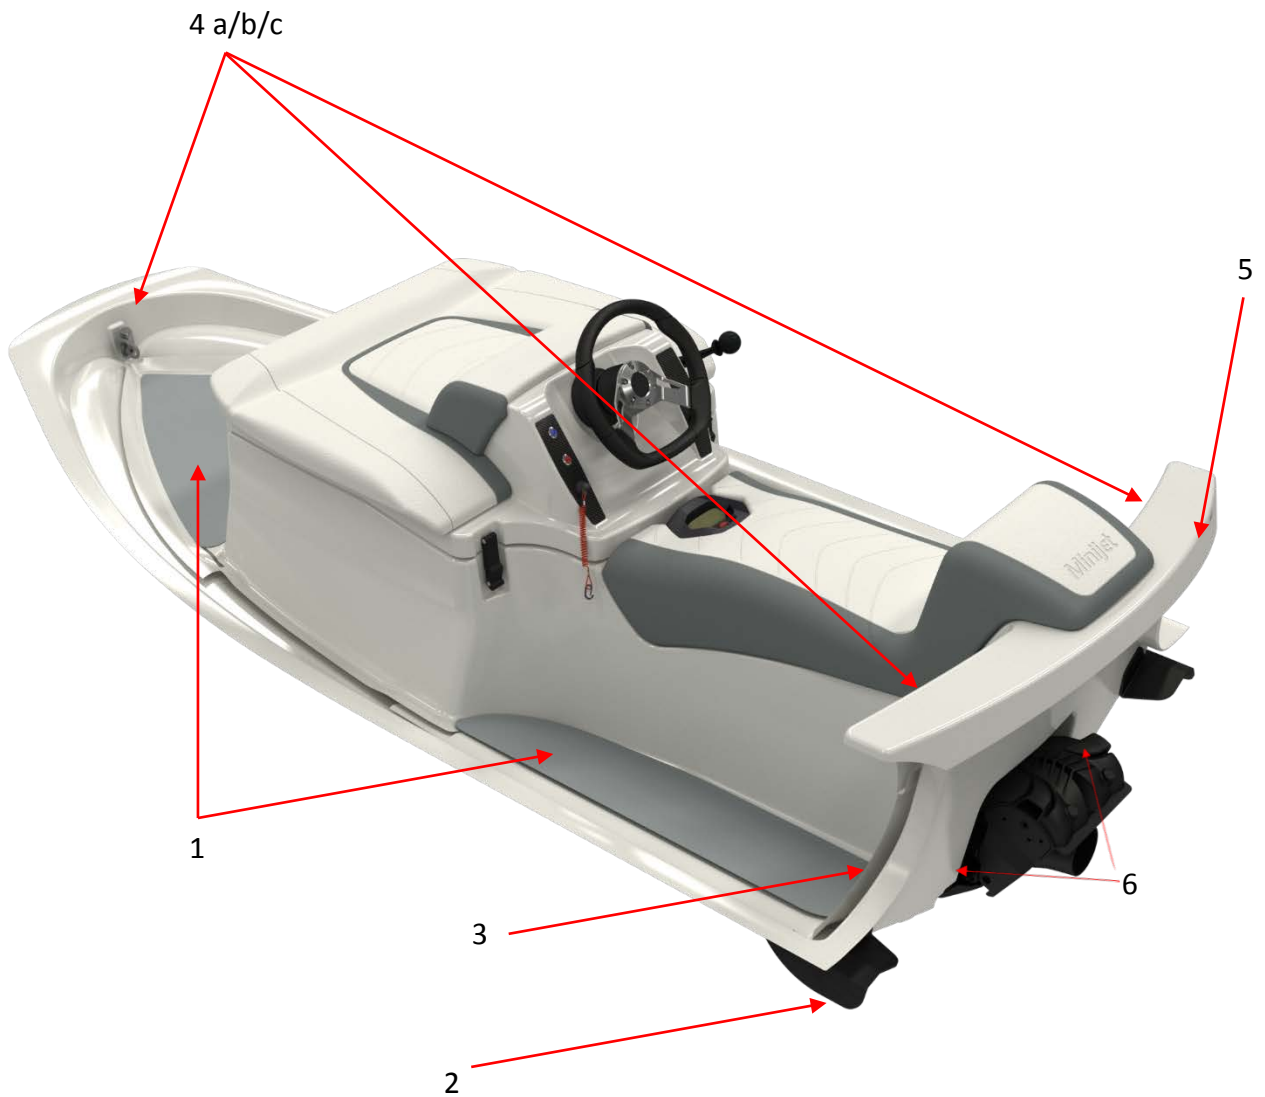

Position	Part No	Description
1	01-2016	280MJ SeaDek (set) Rev 1
2	01-2045	280MJ Trim Tabs
2	01-2045	280MJ Trim Tabs (Pair) rev 4 – Fitted from ECN 033
3	04-0400	280MJ Drain Bung & Socket ref 18.836.00 & 18.533.00
4a	22-0141	M8 Hex Cap Nut A4
4b	05-0405	M8 U Bolt 39.125.02
4c	05-0400	280MJ M8 Eye Nut A4 DIN 582 (Female)
-	02-0255	Leaffield inflation adaptor 1008002 Rev 1
5	08-0305	Rotax Power Label
6	04-0400	Foot-well drain bung (includes drain)