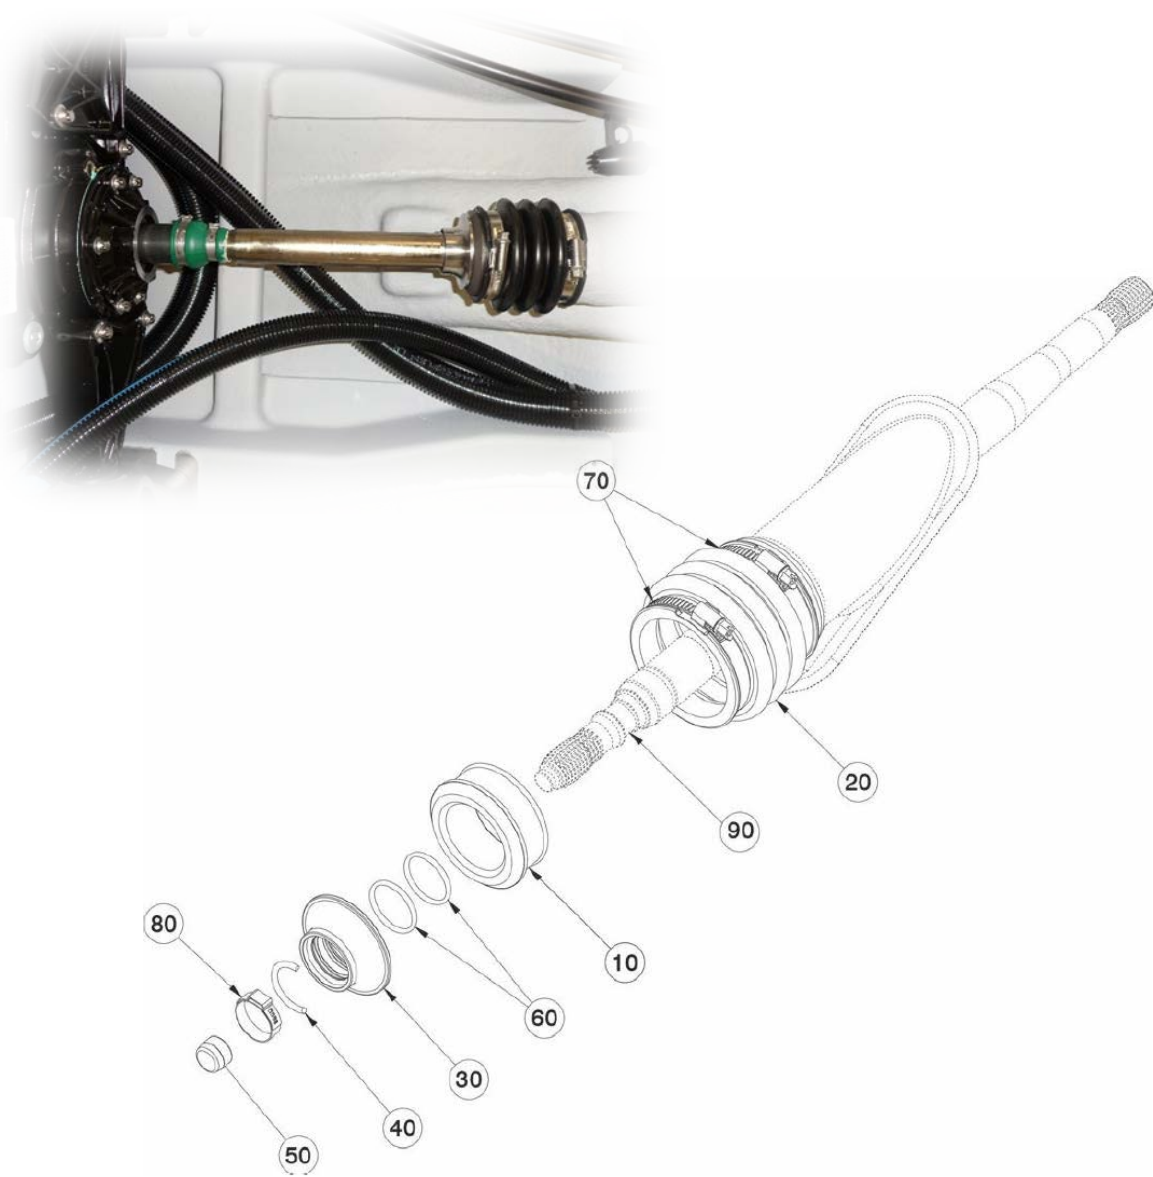

Position	Part Number	Description – All Models
30&10	02-1031	Carbon Ring (0460208) & Floating Ring (0460210)
20	02-1030	Drive Shaft Bellows (0460209)
50	02-1092	Plug (0461392)
70	0460345	Clamp (0460345)
80	02-1093	Crimp Clamp (0461511)
40	02-1072	C Clip (0460215)
60	02-1033	O-Ring (0460335)
90	07-0514	Driveshaft (0461491)
--	01-1014	MJ Driveshaft Bellows Kit 903 ref 0461893-00 (Includes all above)