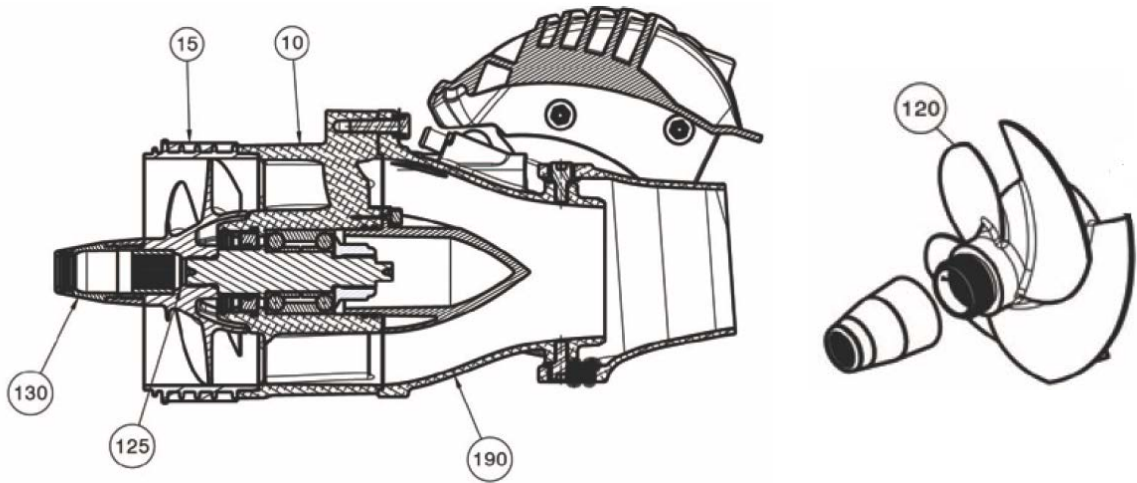

Position	Part Number	Description – All Models
15	02-1094	Housing Wear Ring ref 0461561 (267000883)
10	01-2037	MJ Intake Grate 0461234-00
120	02-1110	Impeller, Minijet ref 0461275/267000584
20	01-2036	MJ Ride Plate 0461230-00
1	99-0036	Impeller wrench key