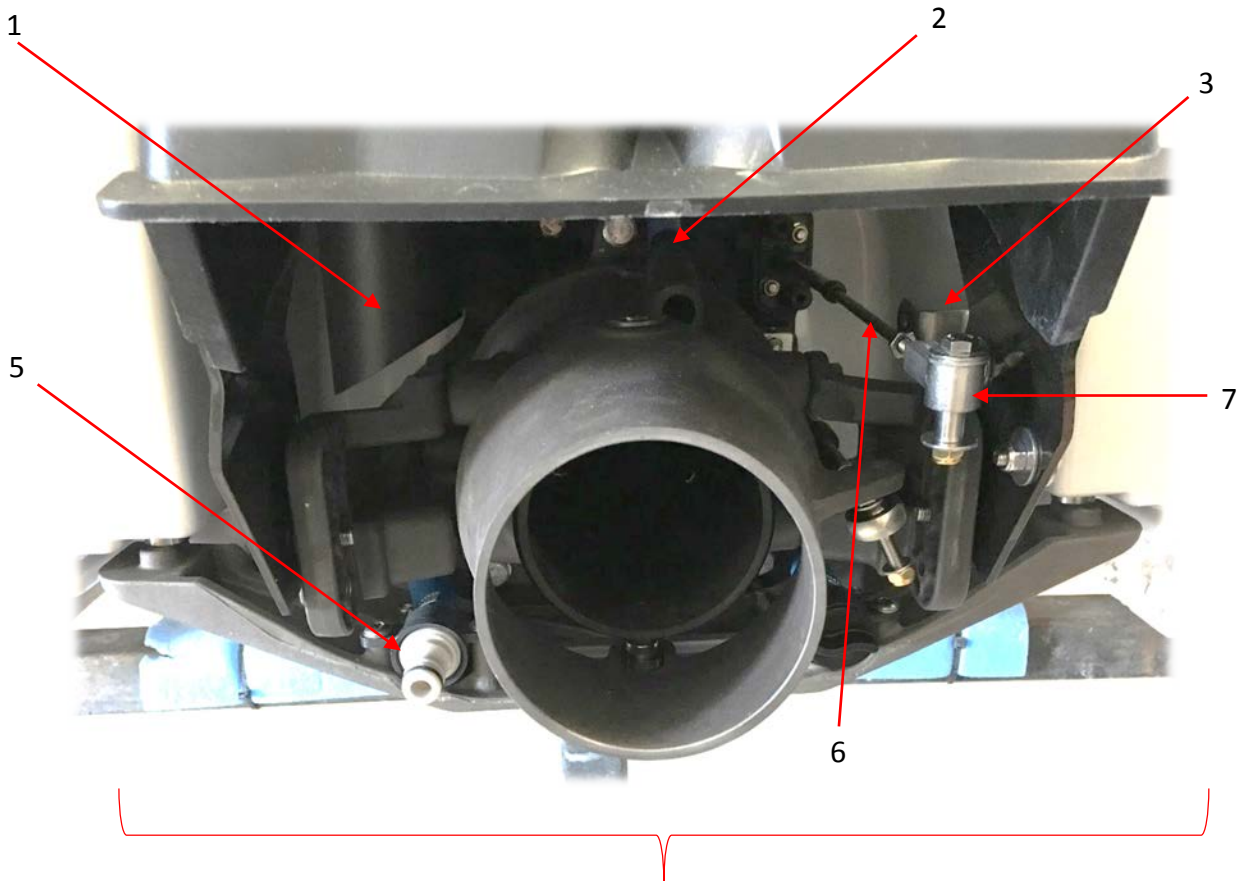

4 (Whole Pump Assembly)

Position	Part No	Description
1	01-2031	MJ Exhaust Extension 57mm O/D RD750
2	01-2032	Minijet Syphon Hosetail Rev 1
3	01-2035	Minijet Lever Reverse Gate RD773 rev 1
4	07-0511	Minijet Jet Pump Assy 60HP 0480047-00
5	04-0302	Sportjet Flush Fitting EDA-05-07
-	07-0510	Rod End M6 Minijet (SS316)
-	21-0204	Washer I/D8 - 5 x OD14 x 7-25 THK A4 Rev 3
6	03-0501	280MJ Mini-Rack Cable SSC14768
7	02-1117	Minijet Bucket Cable Rod End (Painted)