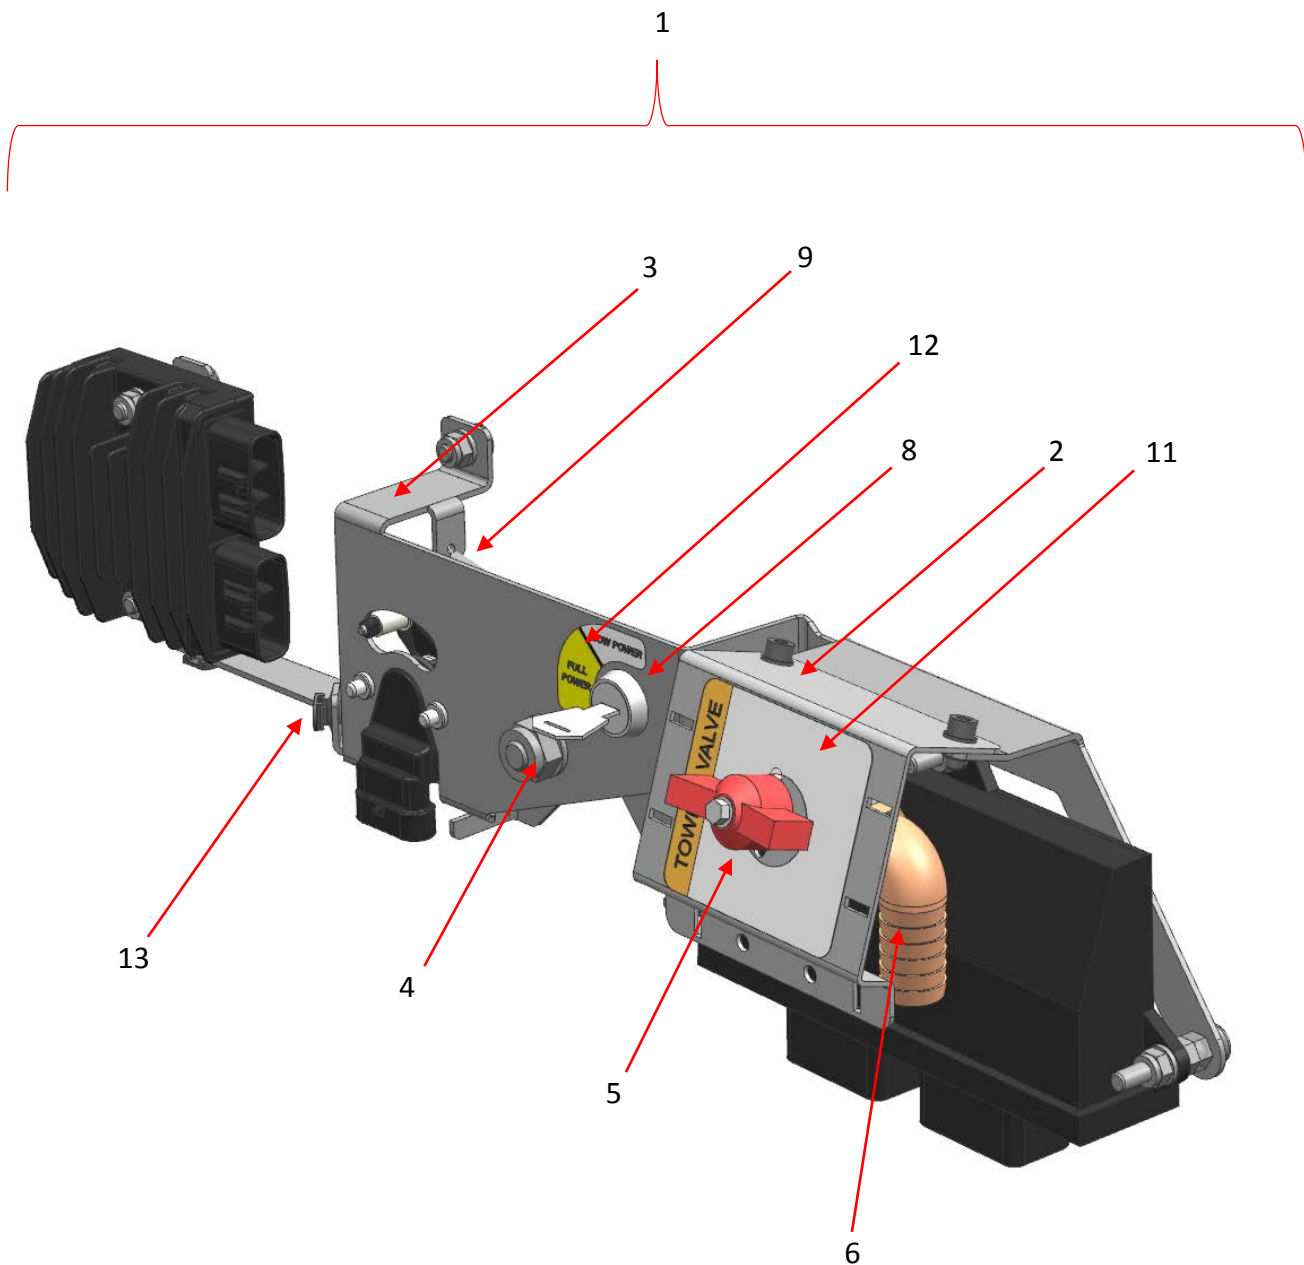

Position	Part Number	Description
1	00-1001	MJ Multi Bracket Assy (WI.84) Complete Assembly-Includes 12 items below
2	01-0195	Towing Valve Bracket Rev 4
3	01-2025	280MJ Bracket - Volt REg PPS ECU (RD731) Rev 4
4	01-2033	Minijet Reducer Arm rev 3
5	04-0060	Ball Valve PN50 1/2 BSP ref: 1-75210"
6	04-0402	Brass 90 Deg Connector 1/2" BSP - 20mm Hosetail ref 1-72101
7	05-0306	M3 Rod End Long RC4WD
8	06-0548	Maplin Key Switch CJ98G
9	07-0456	PPS Spring E8801550
10	07-0467	Sintered Plain Bearings AM101516
11	08-0087	Towing Valve Position Label Rev 2
12	08-0407	Minijet Power Limit Swtch label.
13	24-0084	Cable Tie Mounts Black FTH-37-01BK