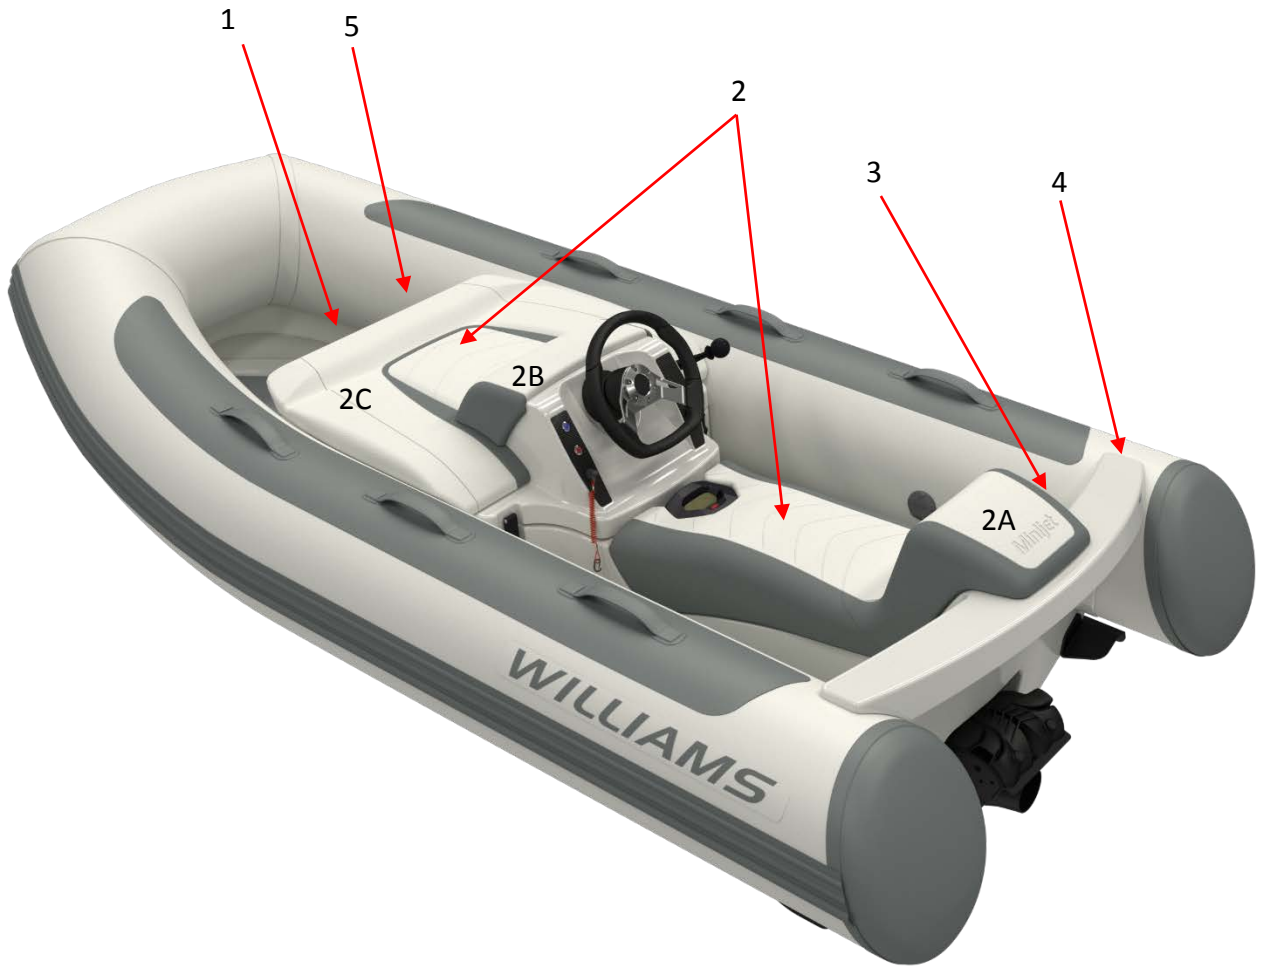

## **MINIJET**

2018MY Parts Catalogue

# Contents

Issue Rev01

Page	Description
1 - 2	Exterior
3	Helm
4 - 5	Engine Bay
6	PPS Bracket
7	Pump Assembly
8-9	Optional Extras
10-11	BRP Rotax Drive Line 903 PARTS
12	BRP Rotax 903 SERVICE PARTS

Position	Part No	Description
1	01-0072	Wrist Strap Grey/Black (Polyester webbing)
-	01-0930	Webbing Bridge 2013 ref TJ2013MY
-	01-2000	MiniJet Exhaust Can RD496 Rev 2
2	01-2002	280MJ Upholstery
A	02-1073	MiniJet Drivers Seat Cushion
B	02-1074	MiniJet Helm Cushion
C	02-1075	MiniJet Forward Seat Cushion
-	03-0510	MiniJet Anchor Strap Rev A
3	08-0400	CE Plate 280MJ
-	08-0401	280MJ Warning Label. Rev 2
-	01-0032	Louvre Vent ref 47515
-	04-0401	Elbow Connector 3" Vent ref 54389
-	08-0406	Owners Handbook (MiniJet)
-	10-0019	Polythene Bag 2100mm x 5500mm x 500gm
-	10-0230	Williams PVC Document Wallet
4	01-2001-2018	280MJ Hypalon Tube
5	07-0023	Perko Filler ref 541-DPG-CHR
-	07-0050	Laser Plate 140x16x2mm ref X05737 Rev 2

Position	Part No	Description
1	01-2016	280MJ SeaDek (set) Rev 1
2	01-2045	280MJ Trim Tabs
2	01-2045	280MJ Trim Tabs (Pair) rev 4 – Fitted from ECN 033
3	04-0400	280MJ Drain Bung & Socket ref 18.836.00 & 18.533.00
4a	22-0141	M8 Hex Cap Nut A4
4b	05-0405	M8 U Bolt 39.125.02
4c	05-0400	280MJ M8 Eye Nut A4 DIN 582 (Female)
-	02-0255	Leaffield inflation adaptor 1008002 Rev 1
5	08-0305	Rotax Power Label
6	04-0400	Foot-well drain bung (includes drain)