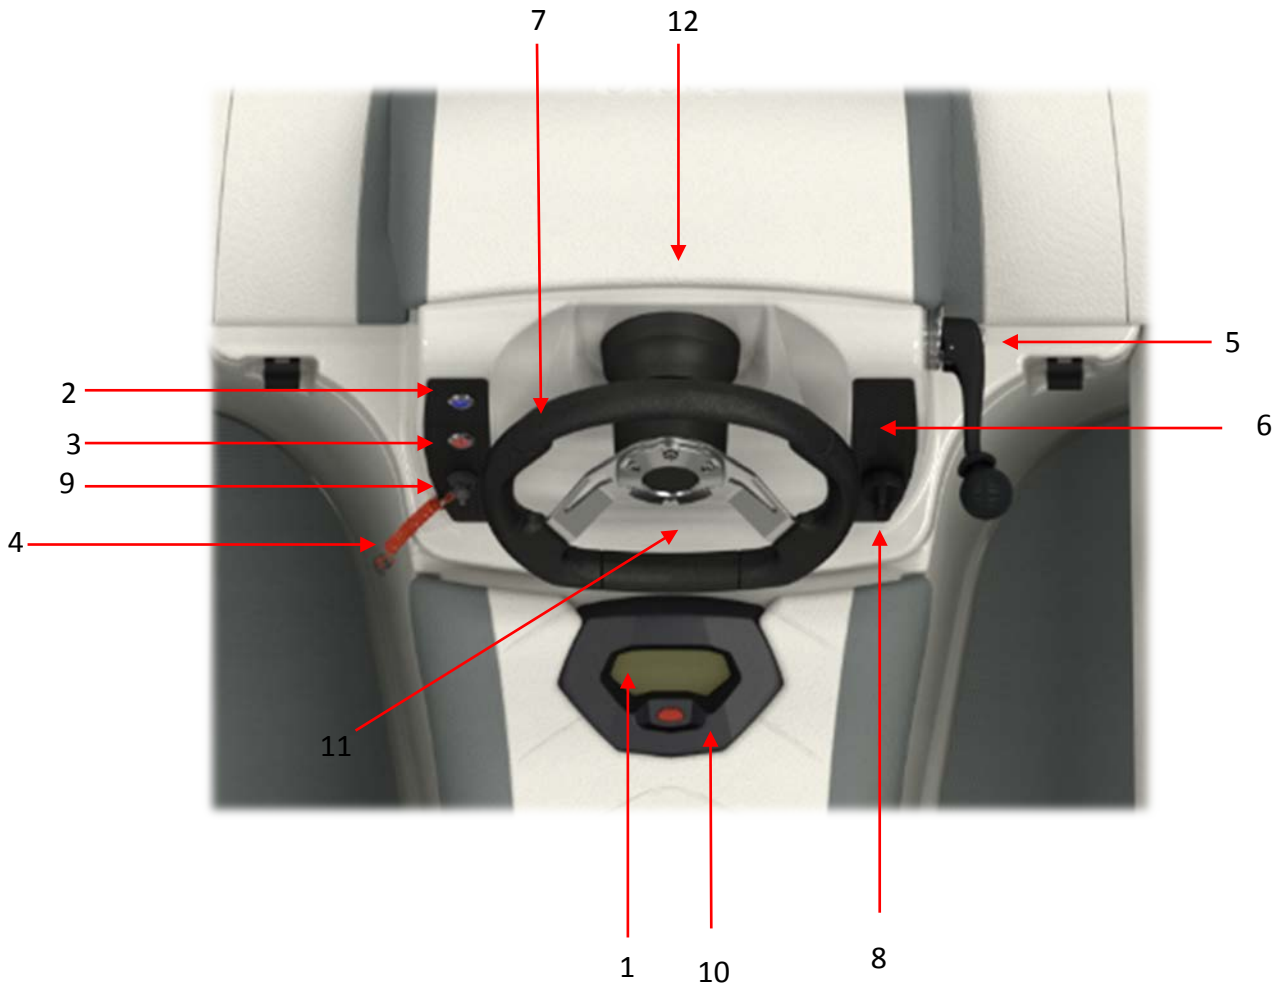

Position	Part No	Description
1	01-2016	280MJ SeaDek (set) Rev 1
2	01-2045	280MJ Trim Tabs
2	01-2045	280MJ Trim Tabs (Pair) rev 4 – Fitted from ECN 033
3	04-0400	280MJ Drain Bung & Socket ref 18.836.00 & 18.533.00
4a	22-0141	M8 Hex Cap Nut A4
4b	05-0405	M8 U Bolt 39.125.02
4c	05-0400	280MJ M8 Eye Nut A4 DIN 582 (Female)
-	02-0255	Leaffield inflation adaptor 1008002 Rev 1
5	08-0305	Rotax Power Label
6	04-0400	Foot-well drain bung (includes drain)