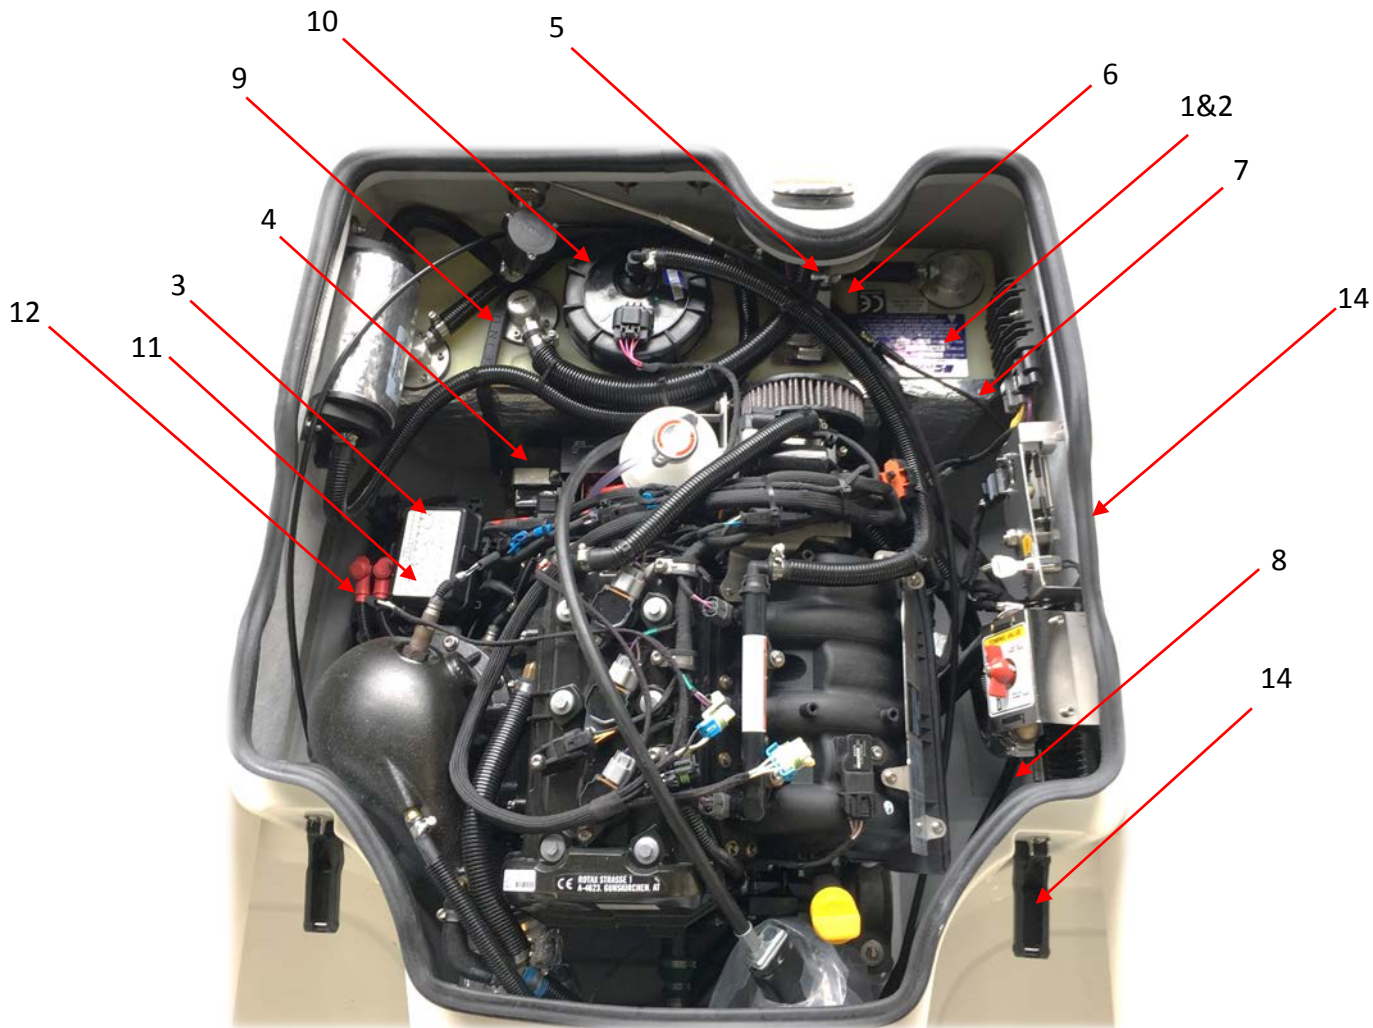

Position	Part No	Description
1	01-2014 - EPA	280MJ Fuel Tank - EPA USA
2	01-2014	280MJ Fuel Tank
3	01-2021	280MJ Battery Bracket Rev 2
4	01-2022	280MJ Heat Exchanger Bracket Rev 2
5	01-2034	Minijet Gas Strut Bracket Base Rev 3
6	03-0015	Fuel Filler pipe 1.5 ref 0759040"
7	03-0460	460 Throttle Cable Hilex
8	03-0500	Reverse Cable BRP ref 461462
-	03-0501	280MJ Mini-Rack Cable SSC14768
-	03-0503	280MJ Formed Hose (Exhaust Can to Outlet) Rev 1
-	03-0507	1/4" SAE 30R7 Fuel Hose ref 0790046
-	03-0508	Clear Polyurethane Tubing 11.6mm I/D with 1.6mm Wall (Unreinforced)
-	03-0509	25mm I/D 90 Degree Heater Hose Elbow
9	05-0012	Fuel tank Strap 20" T1"