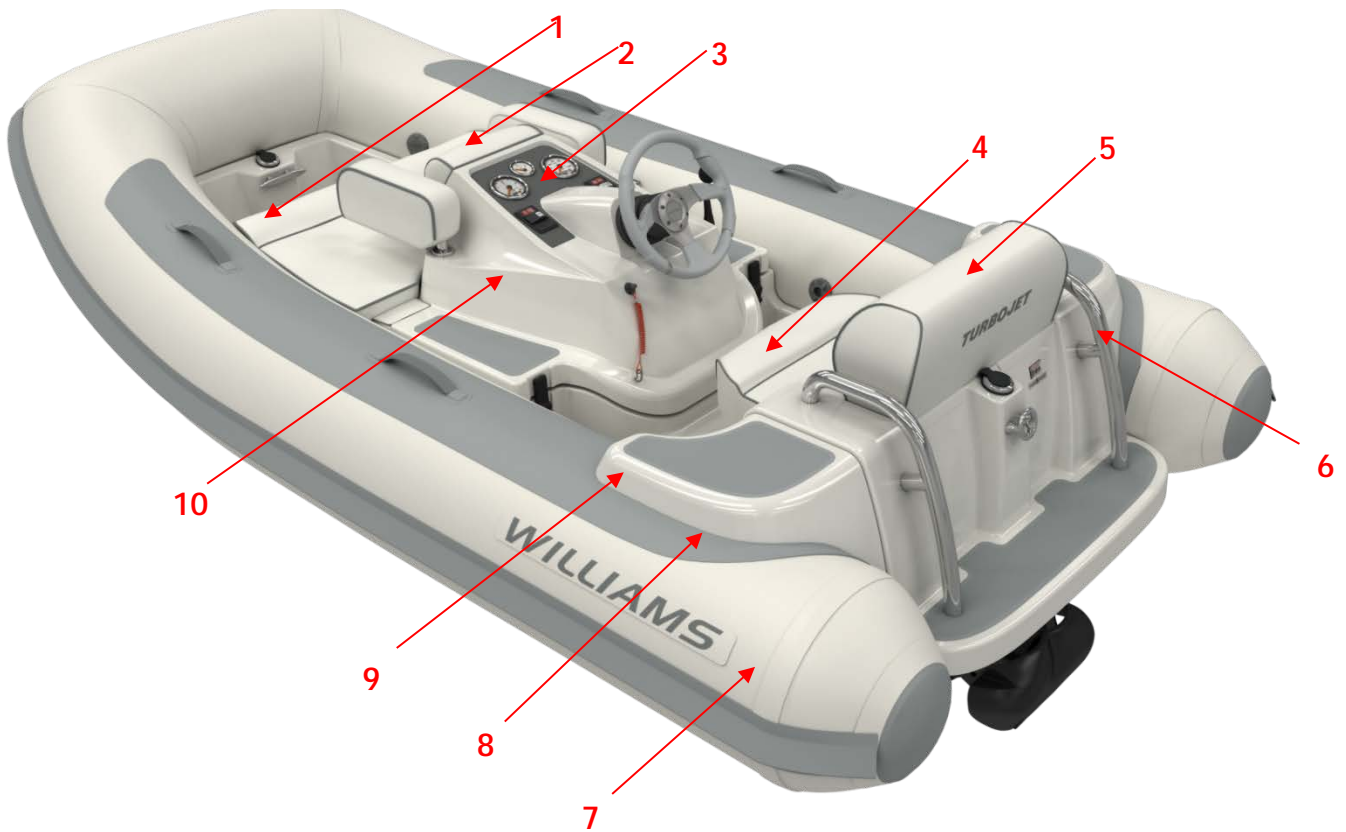

WILLIAMS
JET TENDERS

TURBOJET

2018 MY Parts Catalogue

Contents

Issue Rev01	
Page 1	Turbojet 285 exterior
Page 2	Turbojet 325 exterior
Page 3	Turbojet 385 exterior
Page 4	Turbojet 445 exterior
Page 5-6	285-445 models – fittings
Page 7	285-445 models – console
Page 8-9	285-445 models – engine bay components
Page 10	285-445 models – USA Fuel System Parts
Page 11-12	285-445 models – pump and controls
Page 13-14	Solas Pump Parts
Page 15-16	Hypalon Tubes and Accessories
Page 17-18	Bimini and Fittings
Page 19	Turbojet 285-445 Accessories
Page 20-21	Williams Stocked Textron Parts (MPE850)

Position	Part #	Description
1	02-0510	Main console seat 285
2	02-0511	Console backrest 285
3	08-0260	Black carbon effect Helm label 285/325
3	08-0261LP	Black carbon effect Helm label 285/325LP
4	02-0514	Helm seat 285 (all models)
5	02-0512	Back rest 285/325/385
-	02-0513	Helm seat side pads (all models)
-	01-1300	Vinyl Upholstery complete set 285 – 80hp
-	01-1300S	Vinyl Upholstery complete set 285 - S
-	01-1300LP	Vinyl Upholstery complete set 285 - LP
-	01-1300SLP	Vinyl Upholstery complete set 285 – Sport LP
6	01-1225	285/325/385 S/S Handle Turbojet MKII complete mirror finish
-	01-0376	S/S Handle (short)
7	01-0081-02	Standard Inflatable Hypalon tube (white/grey) 285
8	03-0282	Pod Trim RRT32-04-125 White T/Fast
9	01-0954	Fibreglass pod 285/325
10	01-0953	Fibreglass helm 285
-	01-0953LP	Fibreglass helm 285 Low Profile
-	02-0506LP	Main console seat 285
-	02-0505LP	Console backrest 285
-	01-0910	Complete SeaDek set 285
-	01-1234	Complete Teak set 285 (specify colour)
-	01-1234LP	Complete Teak set 285 LP (specify colour)