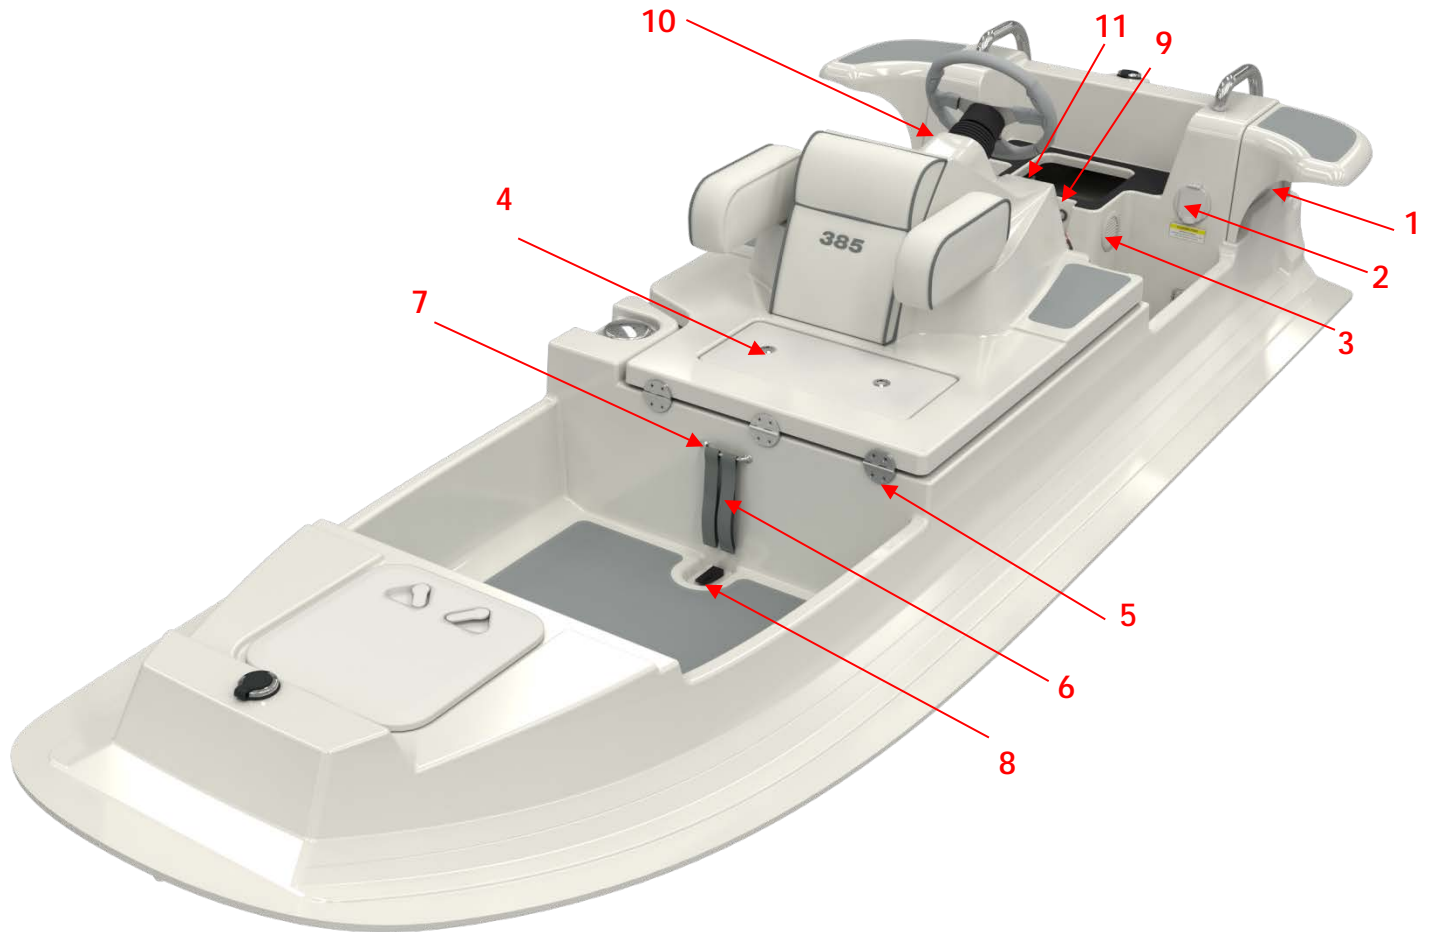

Position	Part #	Description
9	06-0018	Ignition Switch – ref: 6850-36 inc nut
9	06-0019	Ignition key
1	07-0050	Tube securing plate 150x16x2mm – ref: X05736
10	06-0049	12V Aux. power socket
2	04-0085	Flushing unit female complete with 1/2" hose tail
3	01-0032	Air vent
-	01-0031	Bilge Blower outlet
11	06-0110	Battery isolator switch
-	02-0230	Key for Blue Sea switch
4	01-1205	Main seat storage hatch lid (all models)
5	05-0150	Helm Hinges round stainless steel (all models)
6	01-0072	Wrist Strap
7	01-0930	Webbing Bridge stainless steel – ref: 2013MY (all models)
8	01-0034	Footwell drain bung (Include 1 x 01-1862)
8*	04-0020	Starboard/Rear through-hull footwell drain fitting
8*	04-0021	Port/Rear through-hull footwell drain fitting
8*	04-0022	Front through-hull footwell drain fitting