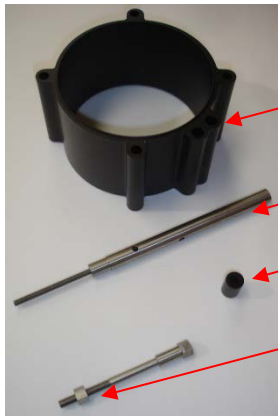

Position	Part #	Description
1	01-2027	Gussi Steering Wheel 33cm Black 30643341WM complete with Hub &
2	01-1701	Quick Release Hub (B&G) 2016
3	07-0026	TFX Bezel Kit
4	07-0025	TFX steering/shift control – electronic throttle
5	03-0090	Steering cable – 9ft
6	01-0115	Pump plate(cast) 285-385
6	01-0080	Pump shoe 285-385
6	01-0993	Pump shoe 445
7	03-0050	Hi-flex Reverse Cable Metal bucket only
8	03-0270	48mm silicon hose
9	07-0125	Shaft seal for 25mm shaft
10	07-0335	Drive shaft 25mm 285-385 (710mm)
10	07-0310	Drive shaft 25mm 445 (753.50mm)
11	01-0041	Bumper ref 5410663
12	07-0010	Coupler
13	04-0080	Auto Greaser
13	04-0081	Auto Greaser 90° Elbow
13	04-0031	Auto Greaser Connector
13	07-0135	Auto Greaser Bracket
13	03-0045	Auto Greaser Nylon Tube
-	00-6043	Auto Greaser retro fit kit
14	07-0022	Pump mount stud
15	07-0325	TFX Throttle/Shift control
-	02-0908	850 TFX Start in Gear Switch V7-1C27ER ref 1577217
16	07-0060	Intake grate casting (hard anodised)
16	01-0991	Intake Grate 445
17	07-0430	Aluminium anode
18	07-0220	Female Rod-end 5/16-24 285-445
19	01-0105	Ride plate 285-385
-	07-0330	Ride plate 445
20	01-0030	Reverse bucket support bracket 285-385 (pair)
-	01-0182	Reverse bucket support bracket 445 (pair)
21	20-0030	M8 x 150mm Pump mounting bolt
22	01-0090	Reverse bucket casting
23	01-0100	Bucket bracket set 316 stainless steel
24	20-0014	Screw shoulder reverse gate pivot M8 for Aluminium bucket
25	02-0125	End cone SD-HSV-140-07
25a	02-0129	End Cone O-ring 140/155
26	07-0037	Solas jet pump unit SD-PM-140/60 - no impeller 285-385 (Inc. Nozzle &
-	07-0371	Solas jet pump unit SD-PM-140/60 - with impeller 285-385
-	07-0095	Solas pump unit SD-PM-155 - with impeller 445
-	07-0371	Pump SD-PM 140/60W inc Impeller (16/22)
	07-0371-NA	Pump SD-PM 140/60W inc NA Impeller 12/17 (NA ENGINE)
27	07-0062	Exhaust outlet – 65mm dia.
28	05-0140	Female rod end 1/4 - 28 Stainless Steel
29	07-0372	Impeller 285-385 16/22
-	07-0115	Impeller c SR-CD-10/18 445
-	07-0065-2018	Impeller 12/17S (NA boat) (Aftersales Only)
30	07-0096	100mm Pump Extension 445
31	01-0786	Reverse Cable Extension 445
32	01-0035	Reverse Gate spacer 445
33	01-0260	Steering Cable Extension 445
34	02-0244	Impeller Shaft Seal SL009 285-385