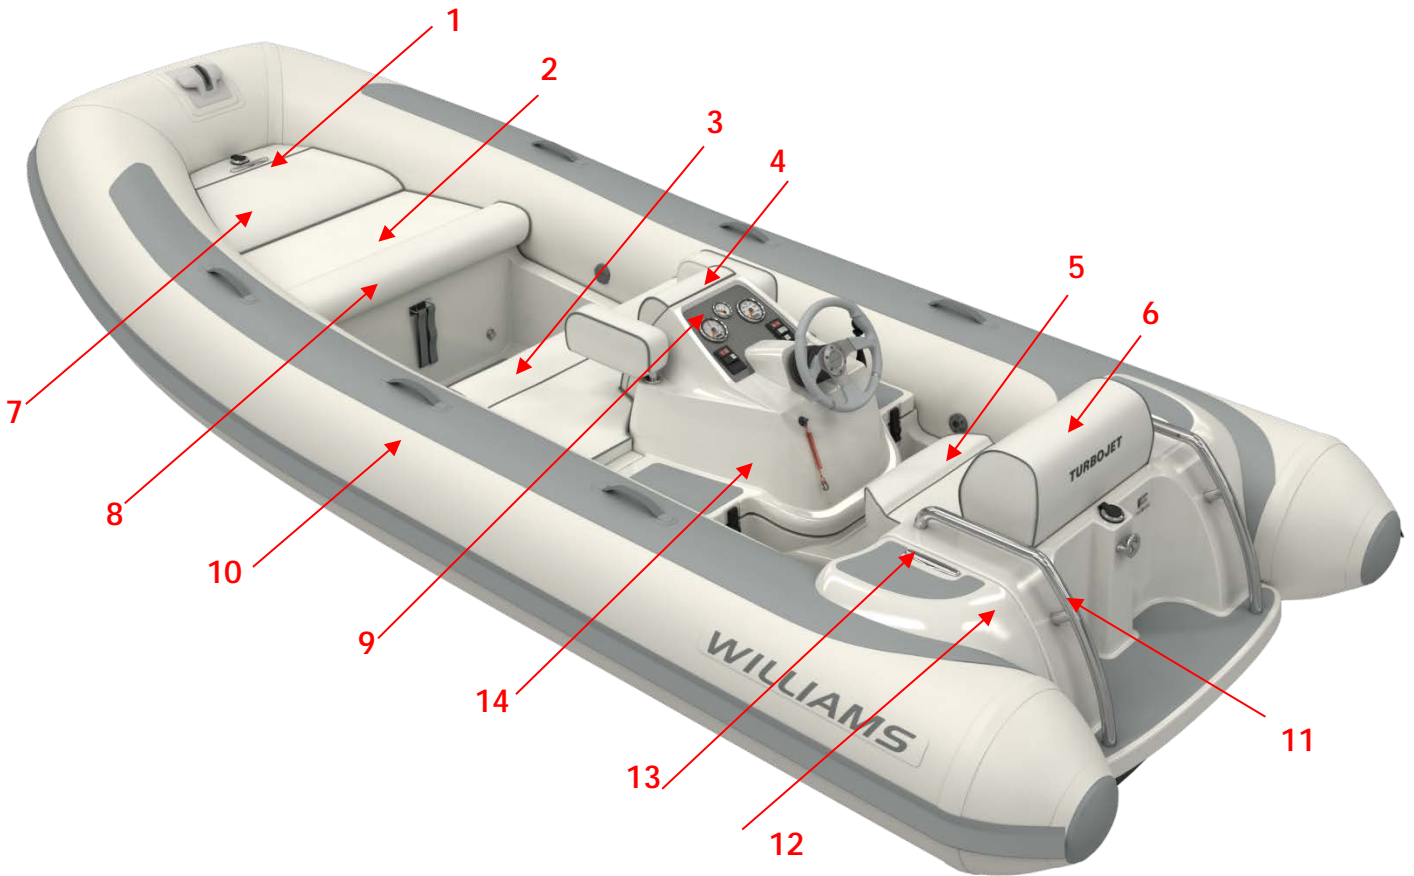

Position	Part #	Description
1	02-0522	Bow cushion 445
2	02-0523	Forward cushion seat 445
3	02-0524	Main console seat 445
4	02-0525	Console Backrest 445
5	02-0514	Helm Seat 445 (all models)
6	02-0526	Back Rest 445
7	01-0730	Anchor Locker Hatch 445 (under seat)
8	01-1400	Forward Locker Hatch 445 (under seat)
-	01-1330	Vinyl Upholstery complete set 445 – 100hp
-	01-1330S	Vinyl Upholstery complete set 445 - S
-	01-0225	Flag Pole Stainless Steel
-	01-0226	Flag pole Base Stainless Steel
9	08-0263	Black carbon effect Helm label 445
10	01-0084-02	Standard Inflatable Hypalon tube (white/grey) 445
11	07-0102	Handrail Stainless Steel 445 complete mirror finish
12	01-0984	Fibre glass pod 445
13	07-0015	Pop-up Cleat 445
14	01-0983	Fibre glass helm 445
1*	01-0680	Anchor Stowage Bag 445
2*	01-0681	Bow Stowage Bag 445
-	01-0913	Complete SeaDek set 445
-	01-1237	Complete Teak set 445 (specify colour)