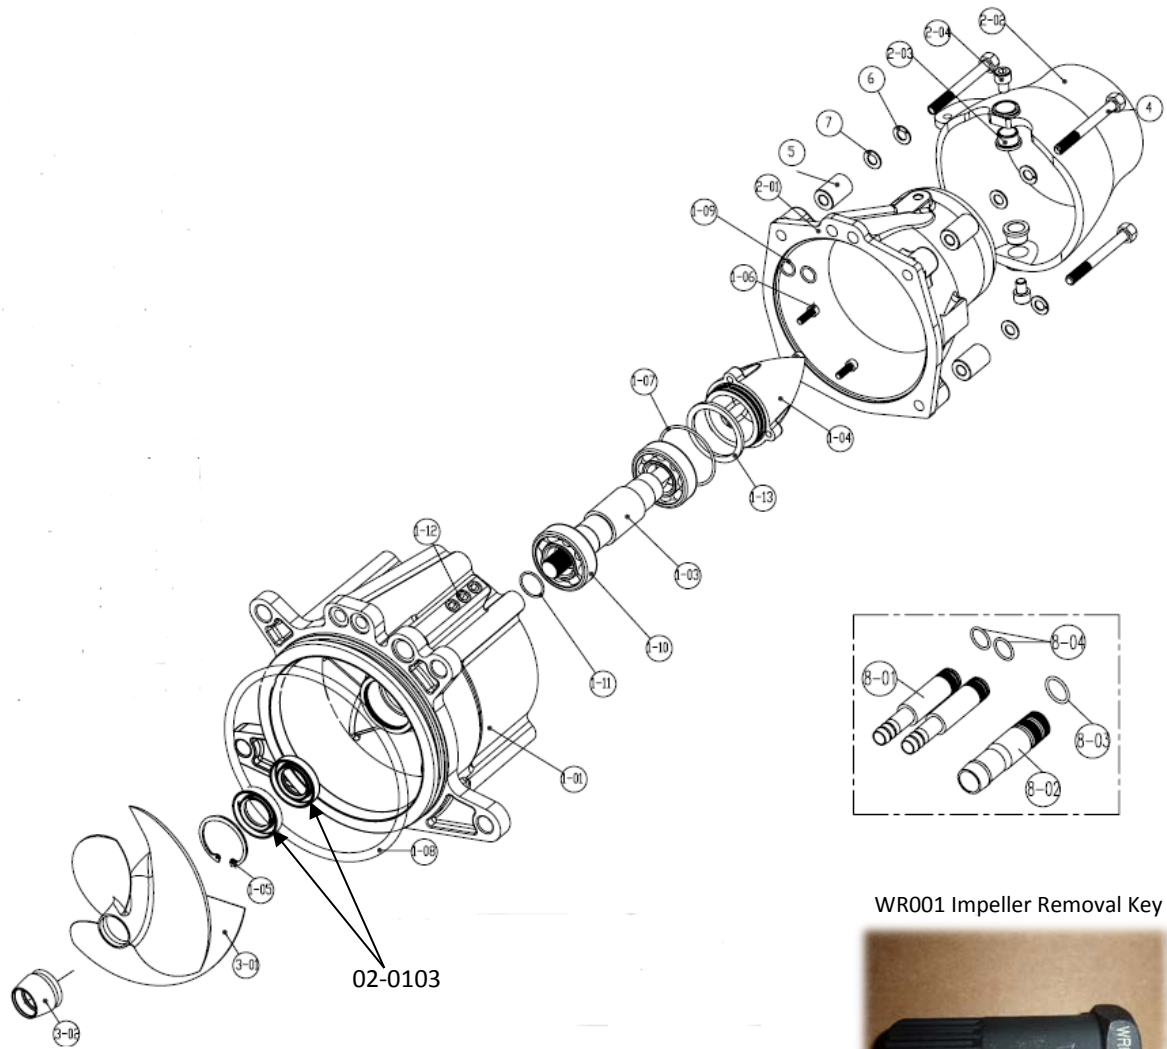

Position	Part #	Description
3-02	02-0241	SD140 KA Seal 84010801
1-05	02-0104	Internal retaining ring NF08-003
-	02-0103 x 2	Oil seal NF06-003
1-08	02-0105	O Ring AS-438 NF07-0011
1-11	02-0127	O Ring S20 NF07-006
1-10	02-0107 x 2	Radial Ball Bearing 6205 NF05-004
1-03	02-0728	SD140 Impeller Shaft ref 260204314004
1-13	02-0750	BRT 52x42x3 Back Up Ring ref 85990001
1-07	02-0129	O Ring S48 ref 85070017
1-04	02-0125	End Cone SD-HSV-140-07
1-09	02-0106	O Ring S12 NF07-0013
5	01-0035	Reverse Gate Spacer
2-03	02-0108	Bushing plastic trim SDNZ140-03-01
8-04	02-0108 x 2	Bushing plastic trim SDNZ140-03-01
8-01	01-1548 x 2	Siphon Tube 10mm O/D S/S 269804014002
8-03	02-0112	O Ring P17 NP07-020
WR001	99-0036	Impeller wrench key (285 325 & 385)
-	02-0103	Oil seal NF06-003