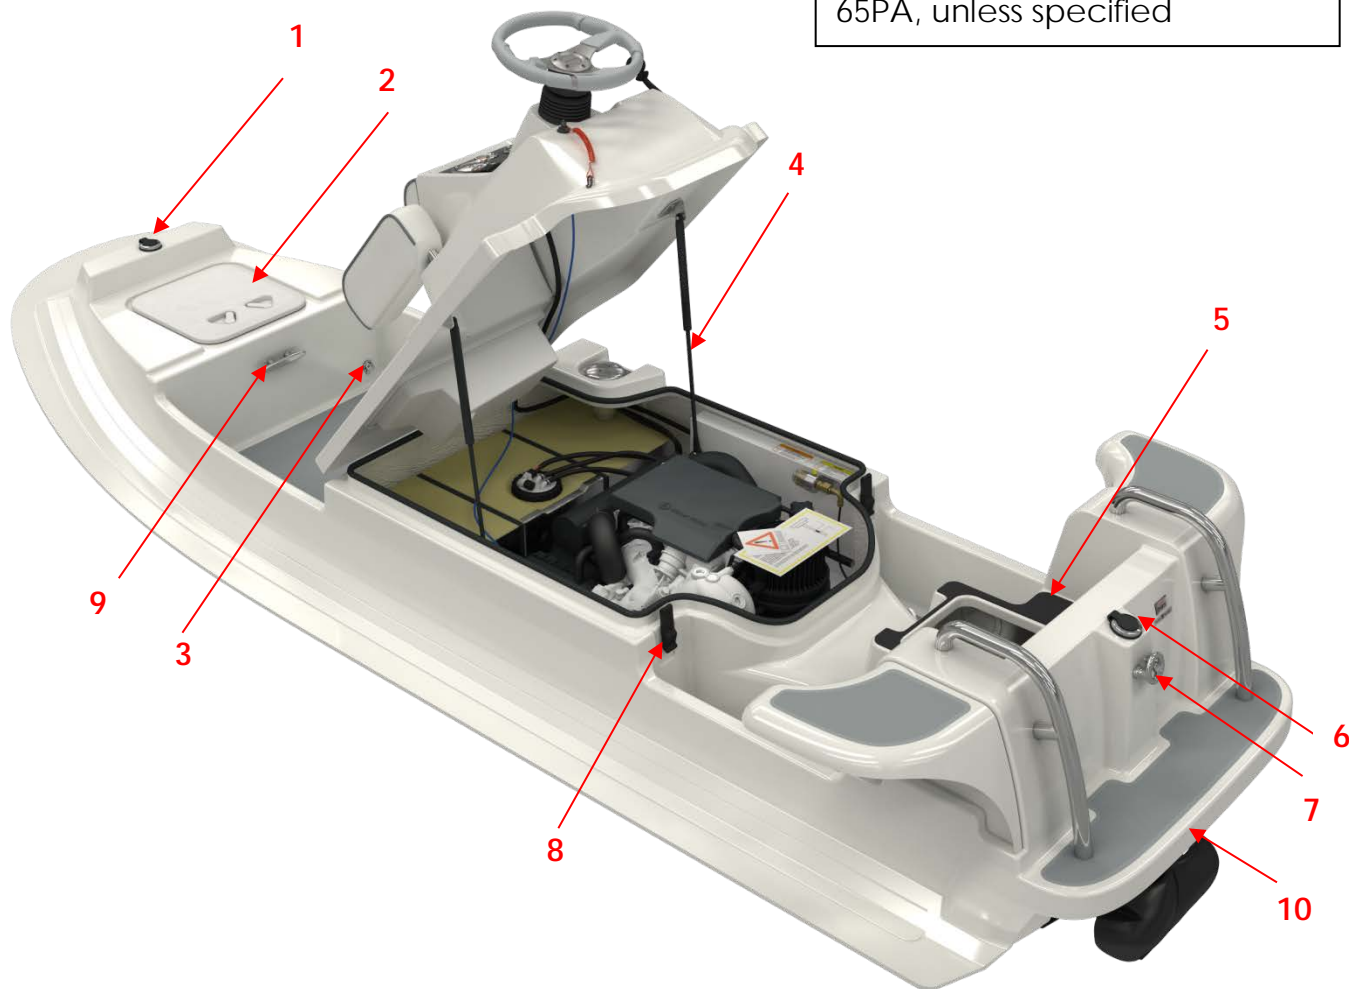

All Gel Coat – Scott Bader - 65PA, unless specified

Position	Part #	Description
1	06-0105	Navigation light Bi-colour Inc. locking base
2	01-1200	Front storage hatch Turbojet 325 (370mmx200mm)
2	01-0065	Front storage hatch Turbojet 385 with lock & key (370mmx375mm)
3	05-0195	Lifting points 285/325/385
3	05-0196	Lifting points 445
-	01-1210	Helm Seat base all models – (with access hatch)
4	07-0070	Helm Gas Strut 285-445
5	09-0115	Seat foam gasket
6	06-0360	Telescopic all round white light (all models)
7	05-0240	Ski Eye 2 1/2 Ring (all models)
8	07-0036	Helm rubber catch (all models)
9	07-0014	Forward cleat (all models)
10	99-0120	Bathing Ladder (all models, stowed under platform)
-	01-1365	Hull Sponsons – 285-385 (Pair)
-	01-0328	Bathing Ladder Bar (all models)