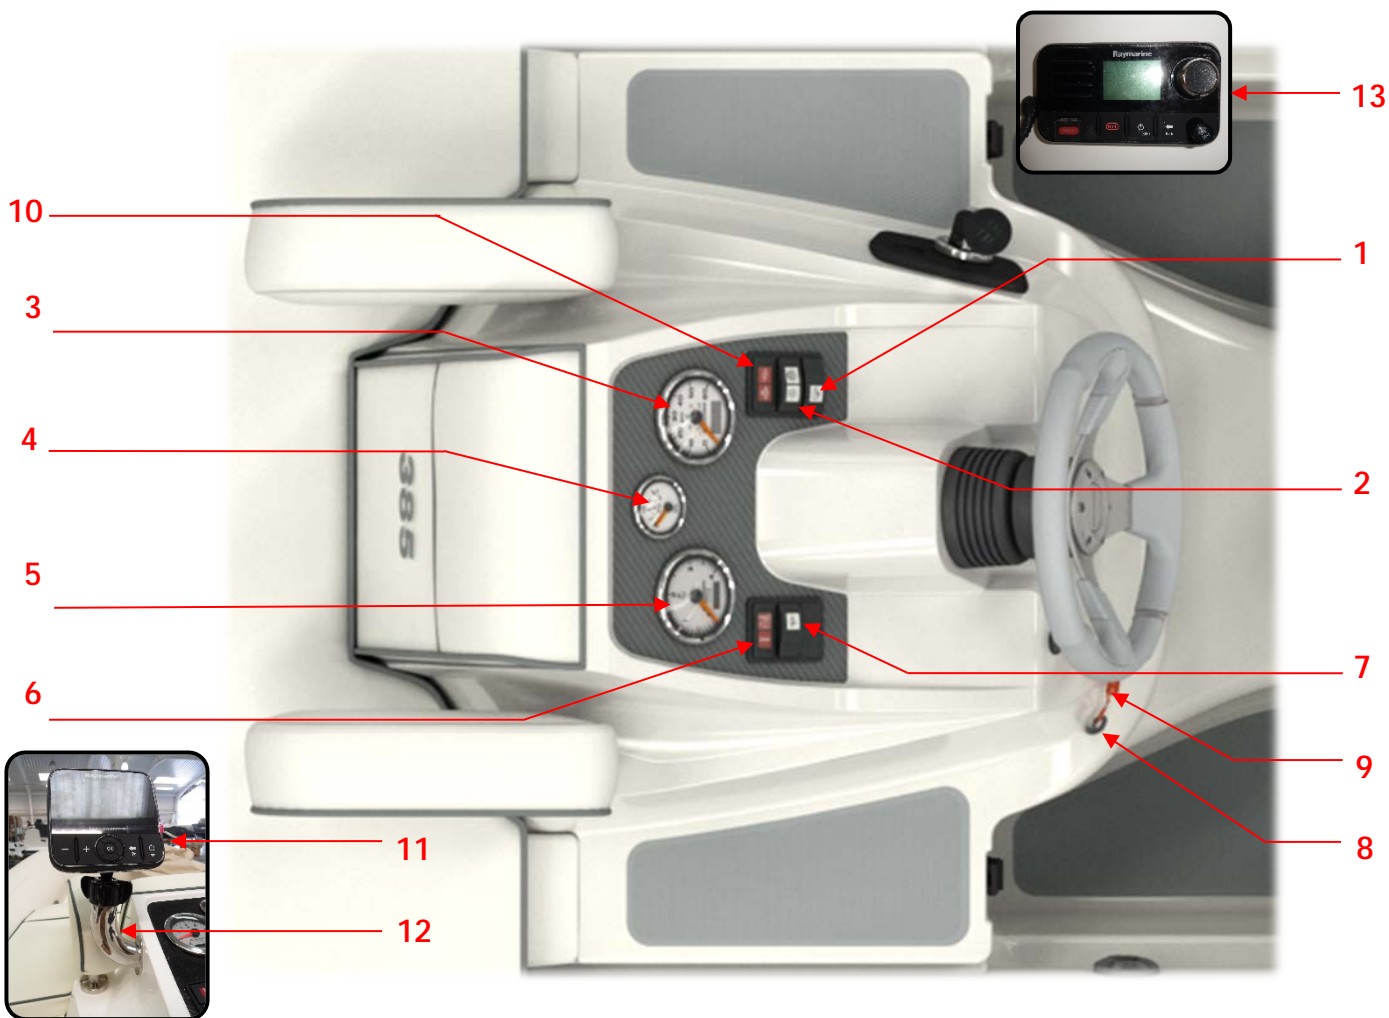

Position	Part #	Description
1	06-0121	Bilge pump switch
2	06-0120	Navigation light switch
3	06-0341	Vee Three GPS Speedometer (0-60mph)
3*	06-0343	GPS Antenna Veethree VTW68982E
4	06-0342	Vee Three Fuel gauge
5	06-0340	Vee Three Tachometer (0-8K)
6	06-0122	Malfunction light (MIL/Temperature Warning light) ref: VP1TTB22AADV2BVXWP1
7	06-0123	Bilge blower switch
8	06-0020	Tether Switch (Normally Open)
9	07-0035	Plastic coiled Lanyard
10	06-0119	Engine Diagnostic Light (Oil Pressure/Service light ref: VP1NTB22PSDC2DXXWP1
-	06-0124	Deck light switch (option)
-	06-0336	Deck lights white (option)
-	99-0045	Depth sounder (option) (Faria gauge inc P79 Transducer)
13	99-0924	Ray 52 VHF Radio E70345
11	99-0953	Dragonfly 5Pro Chart Plotter E70293
12	01-3135	MFD (Dragonfly) Mounting Bracket
-	99-0952	Through Hull Transducer CPT-S Conical High Chirp A80447
-	99-0041	VHF Aerial (option)
-	99-0213	Music Aerial (option)