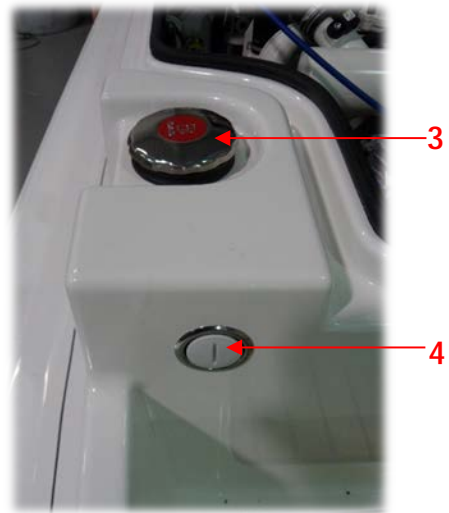

Position	Part #	Description
1	07-0390	Water/Fuel Filter Kit ref 033320-10
2	02-0710	Filter Element ref 33323-10 (for 07-0390)
3	07-0400	EPA Fill Straight SCT.STS Ref 0781SPL002
4	07-0399	P-Trap Straight White PK0630004WHT
5	03-0280	Silicone Hose VENA HTD D16
6	07-0395	Canister 0.5L with Heat Shield PK0485H05035
7	01-1465-EPA	Fuel Tank 285 EPA (E-7819)
7	01-0176EPA	Fuel Tank 325 6-7231-EPA
7	01-0177EPA	Fuel Tank 385 6-7232-EPA
7	01-0023EPA	Fuel Tank 445 6-7233-EPA
8	04-0222	5/16" ID Equal Tee plastic PN23-8
9	07-0397	Valve TVV.SM Flanged PK0588F00
9*	03-0281	Level Sensor Seal 52.746.01 for 07-0397