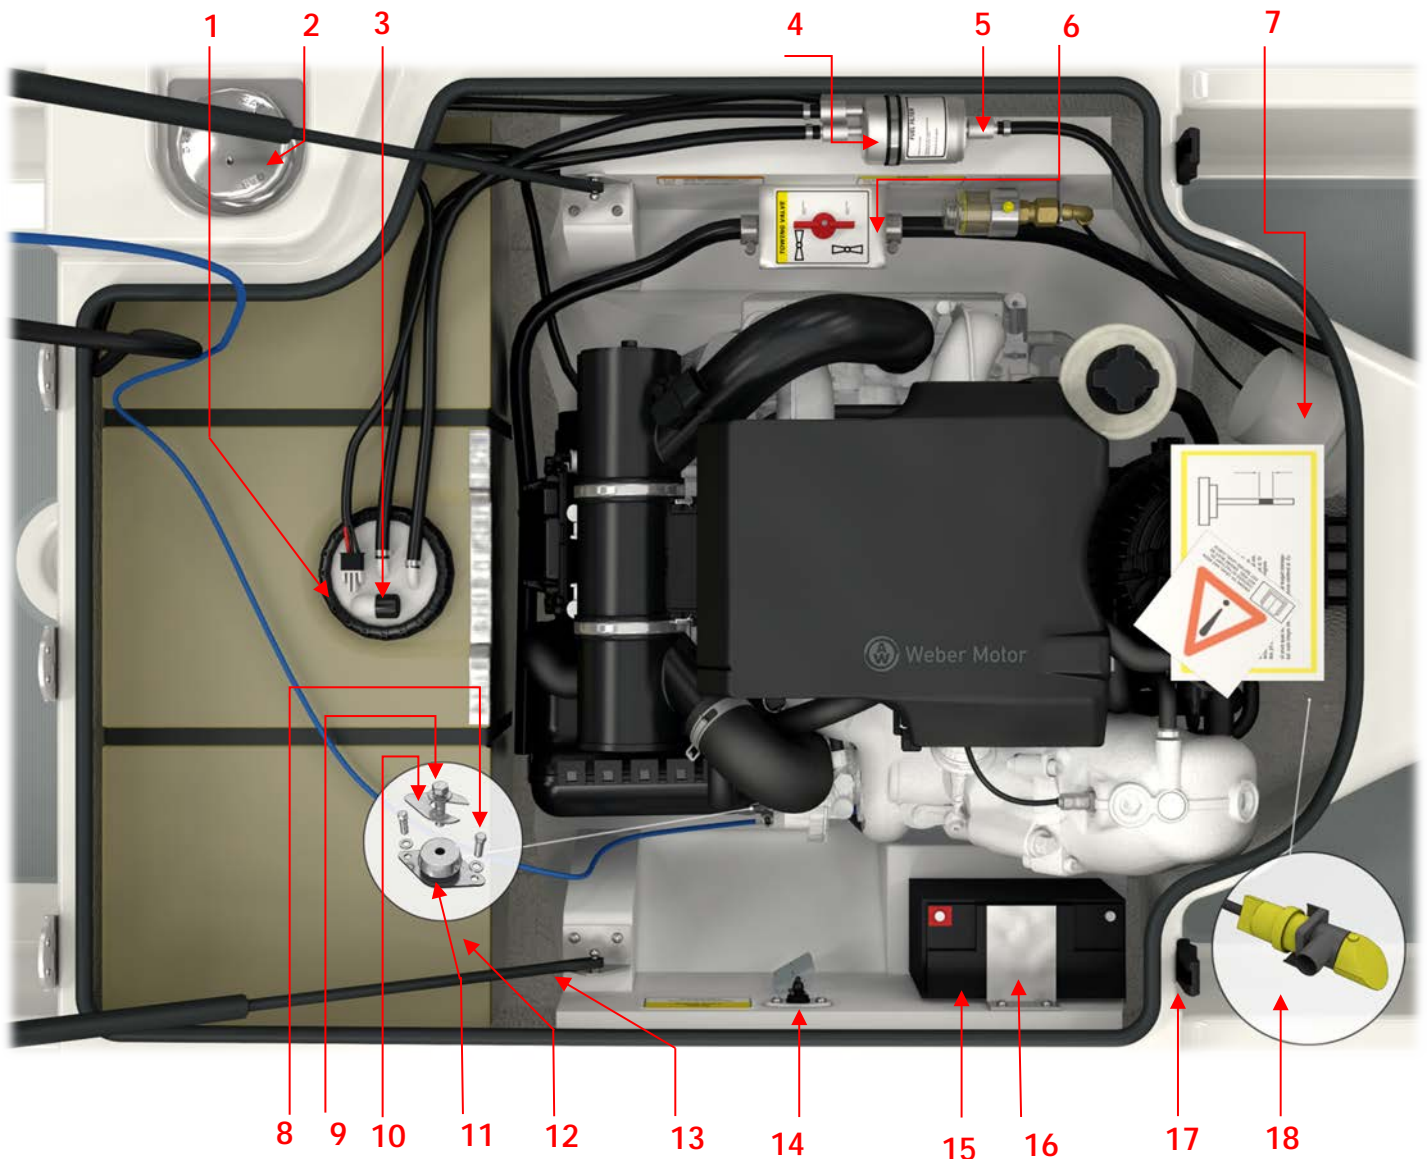

Position	Part #	Description
1	06-0121	Bilge pump switch
2	06-0120	Navigation light switch
3	06-0341	Vee Three GPS Speedometer (0-60mph)
3*	06-0343	GPS Antenna Veethree VTW68982E
4	06-0342	Vee Three Fuel gauge
5	06-0340	Vee Three Tachometer (0-8K)
6	06-0122	Malfunction light (MIL/Temperature Warning light) ref: VP1TTB22AADV2BVXWP1
7	06-0123	Bilge blower switch
8	06-0020	Tether Switch (Normally Open)
9	07-0035	Plastic coiled Lanyard
10	06-0119	Engine Diagnostic Light (Oil Pressure/Service light ref: VP1NTB22PSDC2DXXWP1
-	06-0124	Deck light switch (option)
-	06-0336	Deck lights white (option)
-	99-0045	Depth sounder (option) (Faria gauge inc P79 Transducer)
13	99-0924	Ray 52 VHF Radio E70345
11	99-0953	Dragonfly 5Pro Chart Plotter E70293
12	01-3135	MFD (Dragonfly) Mounting Bracket
-	99-0952	Through Hull Transducer CPT-S Conical High Chirp A80447
-	99-0041	VHF Aerial (option)
-	99-0213	Music Aerial (option)