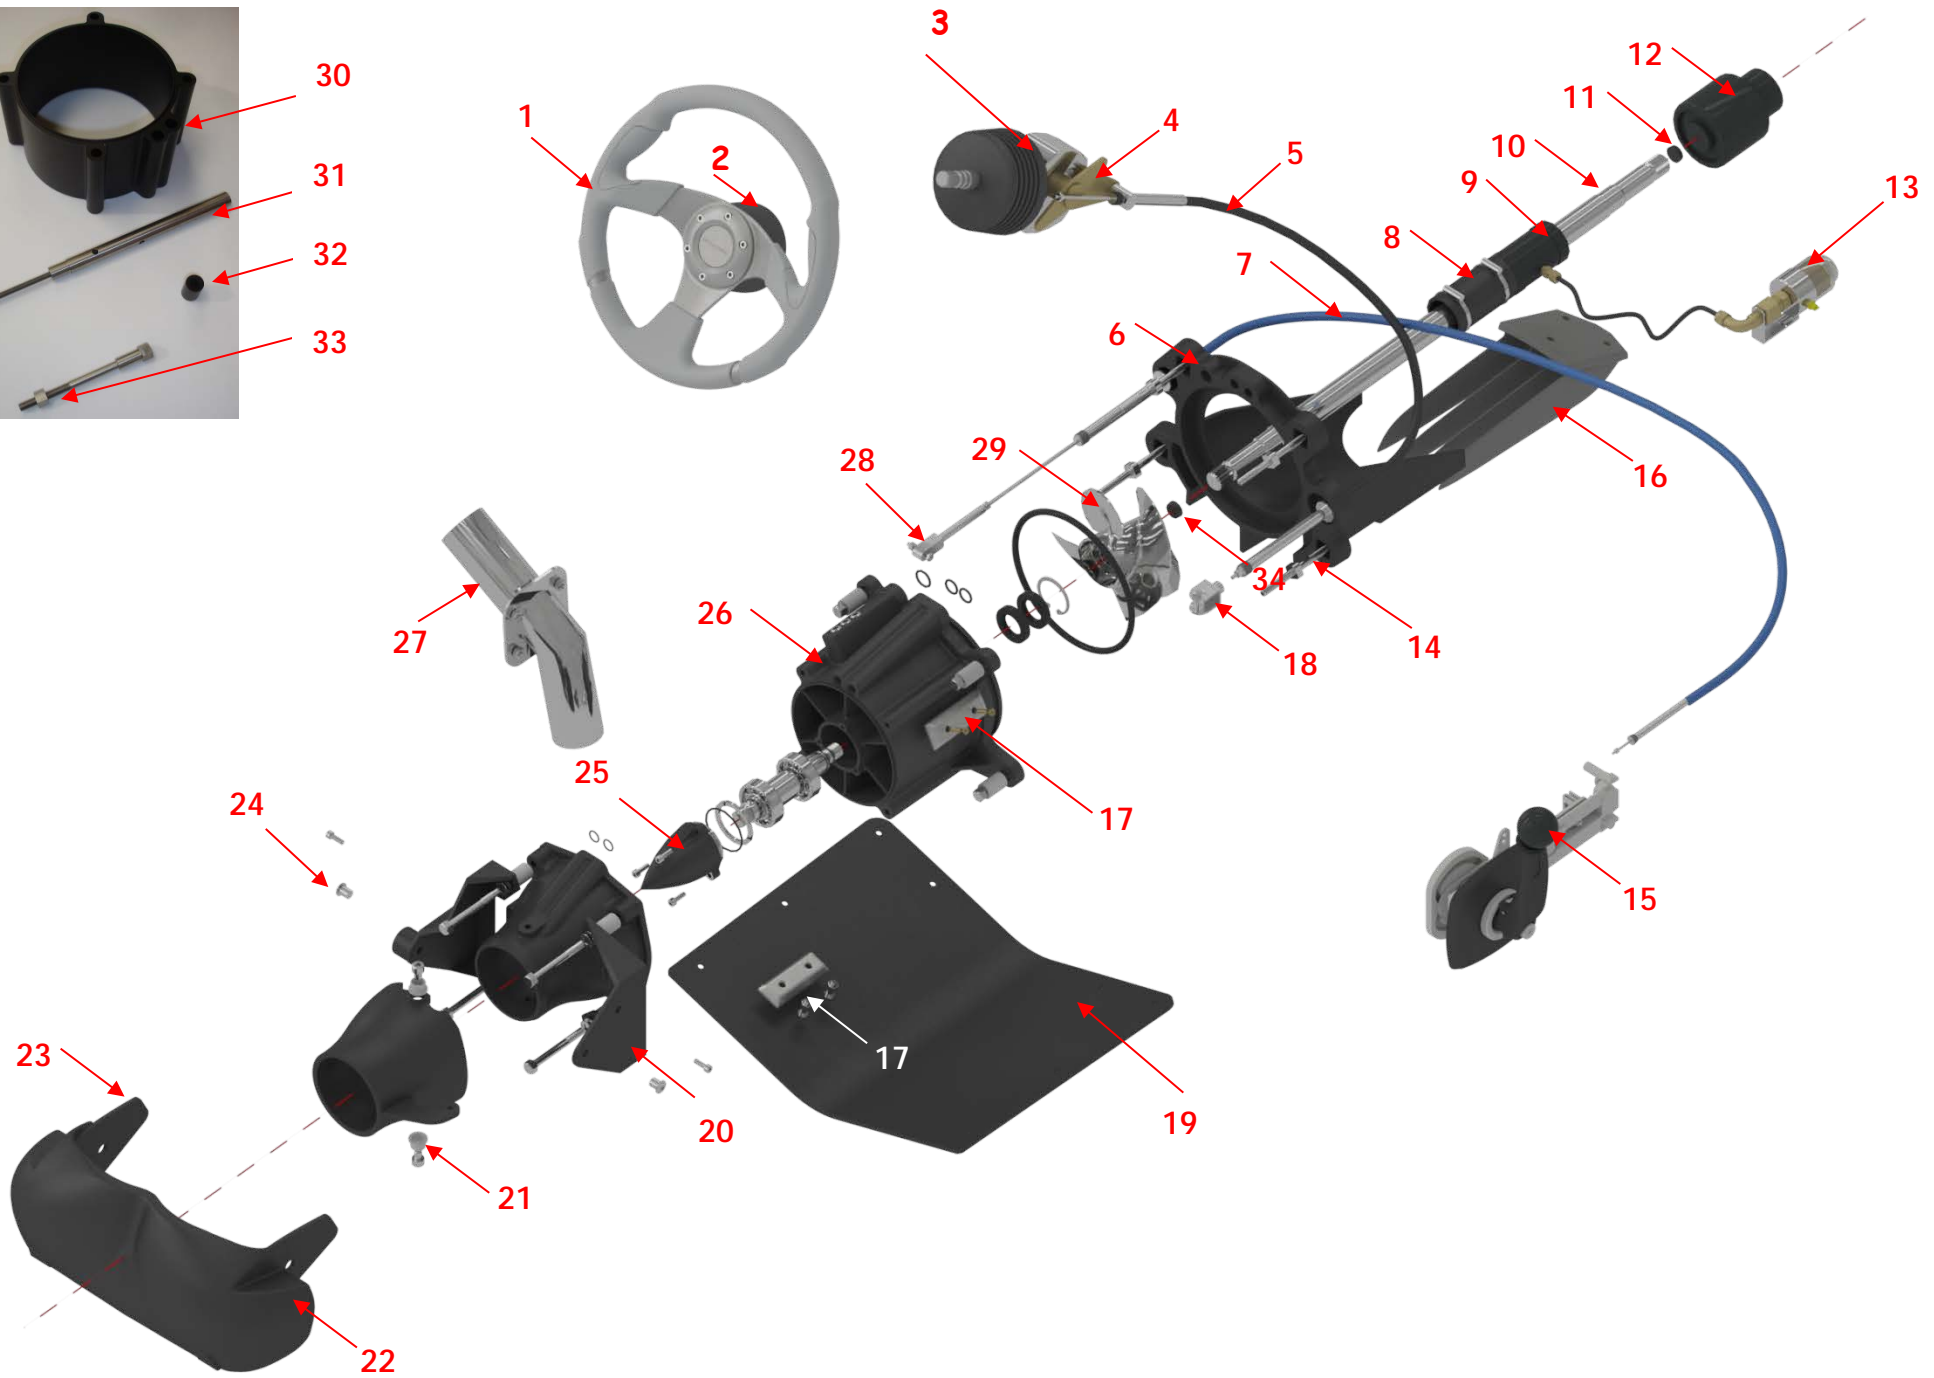

Position	Part #	Description
1	01-2027	Gussi Steering Wheel 33cm Black 30643341WM complete with Hub &
2	01-1701	Quick Release Hub (B&G) 2016
3	07-0026	TFX Bezel Kit
4	07-0025	TFX steering/shift control – electronic throttle
5	03-0090	Steering cable – 9ft
6	01-0115	Pump plate(cast) 285-385
6	01-0080	Pump shoe 285-385
6	01-0993	Pump shoe 445
7	03-0050	Hi-flex Reverse Cable Metal bucket only
8	03-0270	48mm silicon hose
9	07-0125	Shaft seal for 25mm shaft
10	07-0335	Drive shaft 25mm 285-385 (710mm)
10	07-0310	Drive shaft 25mm 445 (753.50mm)
11	01-0041	Bumper ref 5410663
12	07-0010	Coupler
13	04-0080	Auto Greaser
13	04-0081	Auto Greaser 90° Elbow
13	04-0031	Auto Greaser Connector
13	07-0135	Auto Greaser Bracket
13	03-0045	Auto Greaser Nylon Tube
-	00-6043	Auto Greaser retro fit kit
14	07-0022	Pump mount stud
15	07-0325	TFX Throttle/Shift control
-	02-0908	850 TFX Start in Gear Switch V7-1C27ER ref 1577217
16	07-0060	Intake grate casting (hard anodised)
16	01-0991	Intake Grate 445
17	07-0430	Aluminium anode
18	07-0220	Female Rod-end 5/16-24 285-445
19	01-0105	Ride plate 285-385
-	07-0330	Ride plate 445
20	01-0030	Reverse bucket support bracket 285-385 (pair)
-	01-0182	Reverse bucket support bracket 445 (pair)
21	20-0030	M8 x 150mm Pump mounting bolt
22	01-0090	Reverse bucket casting
23	01-0100	Bucket bracket set 316 stainless steel
24	20-0014	Screw shoulder reverse gate pivot M8 for Aluminium bucket
25	02-0125	End cone SD-HSV-140-07
25a	02-0129	End Cone O-ring 140/155
26	07-0037	Solas jet pump unit SD-PM-140/60 - no impeller 285-385 (Inc. Nozzle &
-	07-0371	Solas jet pump unit SD-PM-140/60 - with impeller 285-385
-	07-0095	Solas pump unit SD-PM-155 - with impeller 445
-	07-0371	Pump SD-PM 140/60W inc Impeller (16/22)
	07-0371-NA	Pump SD-PM 140/60W inc NA Impeller 12/17 (NA ENGINE)
27	07-0062	Exhaust outlet – 65mm dia.
28	05-0140	Female rod end 1/4 - 28 Stainless Steel
29	07-0372	Impeller 285-385 16/22
-	07-0115	Impeller c SR-CD-10/18 445
-	07-0065-2018	Impeller 12/17S (NA boat) (Aftersales Only)
30	07-0096	100mm Pump Extension 445
31	01-0786	Reverse Cable Extension 445
32	01-0035	Reverse Gate spacer 445
33	01-0260	Steering Cable Extension 445
34	02-0244	Impeller Shaft Seal SL009 285-385