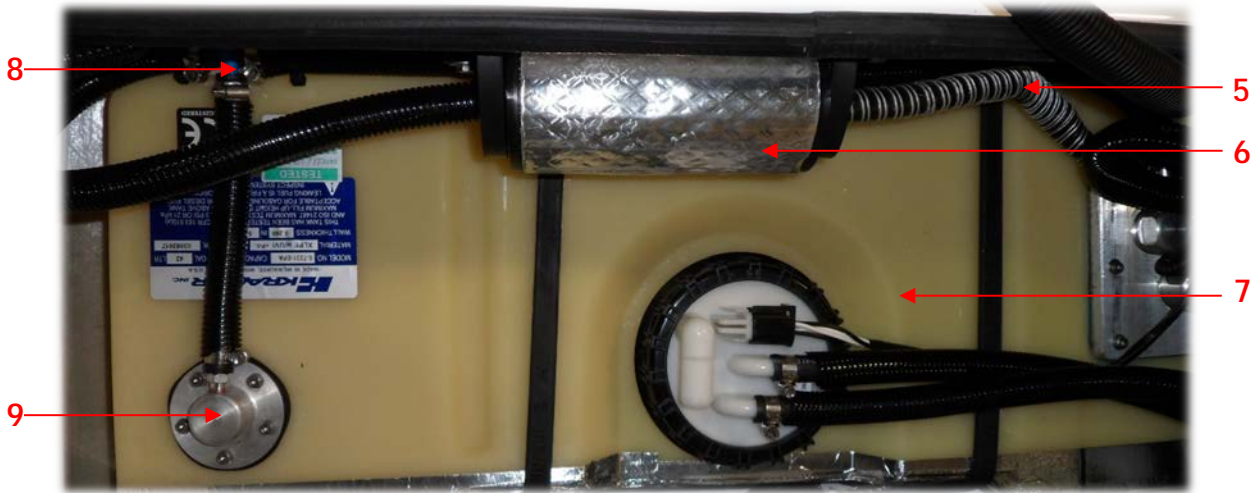

Position	Part #	Description
1	07-0390	Water/Fuel Filter Kit ref 033320-10
2	02-0710	Filter Element ref 33323-10 (for 07-0390)
3	07-0400	EPA Fill Straight SCT.STS Ref 0781SPL002
4	07-0399	P-Trap Straight White PK0630004WHT
5	03-0280	Silicone Hose VENA HTD D16
6	07-0395	Canister 0.5L with Heat Shield PK0485H05035
7	01-1465-EPA	Fuel Tank 285 EPA (E-7819)
7	01-0176EPA	Fuel Tank 325 6-7231-EPA
7	01-0177EPA	Fuel Tank 385 6-7232-EPA
7	01-0023EPA	Fuel Tank 445 6-7233-EPA
8	04-0222	5/16" ID Equal Tee plastic PN23-8
9	07-0397	Valve TVV.SM Flanged PK0588F00
9*	03-0281	Level Sensor Seal 52.746.01 for 07-0397