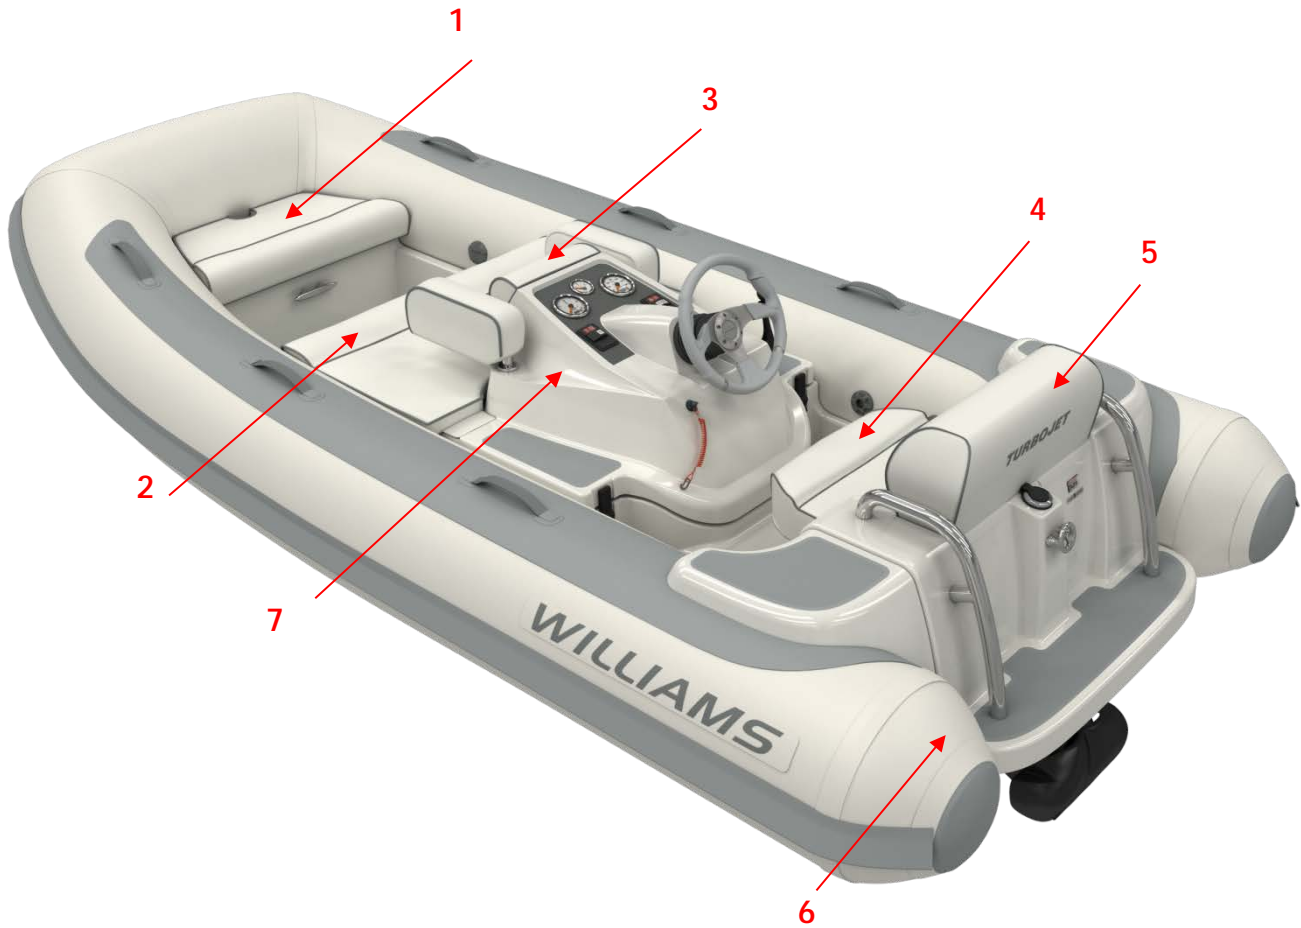

WILLIAMS
JET TENDERS

TURBOJET

2018 MY Parts Catalogue

Contents

Issue Rev01	
Page 1	Turbojet 285 exterior
Page 2	Turbojet 325 exterior
Page 3	Turbojet 385 exterior
Page 4	Turbojet 445 exterior
Page 5-6	285-445 models – fittings
Page 7	285-445 models – console
Page 8-9	285-445 models – engine bay components
Page 10	285-445 models – USA Fuel System Parts
Page 11-12	285-445 models – pump and controls
Page 13-14	Solas Pump Parts
Page 15-16	Hypalon Tubes and Accessories
Page 17-18	Bimini and Fittings
Page 19	Turbojet 285-445 Accessories
Page 20-21	Williams Stocked Textron Parts (MPE850)

Position	Part #	Description
1	02-0510	Main console seat 285
2	02-0511	Console backrest 285
3	08-0260	Black carbon effect Helm label 285/325
3	08-0261LP	Black carbon effect Helm label 285/325LP
4	02-0514	Helm seat 285 (all models)
5	02-0512	Back rest 285/325/385
-	02-0513	Helm seat side pads (all models)
-	01-1300	Vinyl Upholstery complete set 285 – 80hp
-	01-1300S	Vinyl Upholstery complete set 285 - S
-	01-1300LP	Vinyl Upholstery complete set 285 - LP
-	01-1300SLP	Vinyl Upholstery complete set 285 – Sport LP
6	01-1225	285/325/385 S/S Handle Turbojet MKII complete mirror finish
-	01-0376	S/S Handle (short)
7	01-0081-02	Standard Inflatable Hypalon tube (white/grey) 285
8	03-0282	Pod Trim RRT32-04-125 White T/Fast
9	01-0954	Fibreglass pod 285/325
10	01-0953	Fibreglass helm 285
-	01-0953LP	Fibreglass helm 285 Low Profile
-	02-0506LP	Main console seat 285
-	02-0505LP	Console backrest 285
-	01-0910	Complete SeaDek set 285
-	01-1234	Complete Teak set 285 (specify colour)
-	01-1234LP	Complete Teak set 285 LP (specify colour)