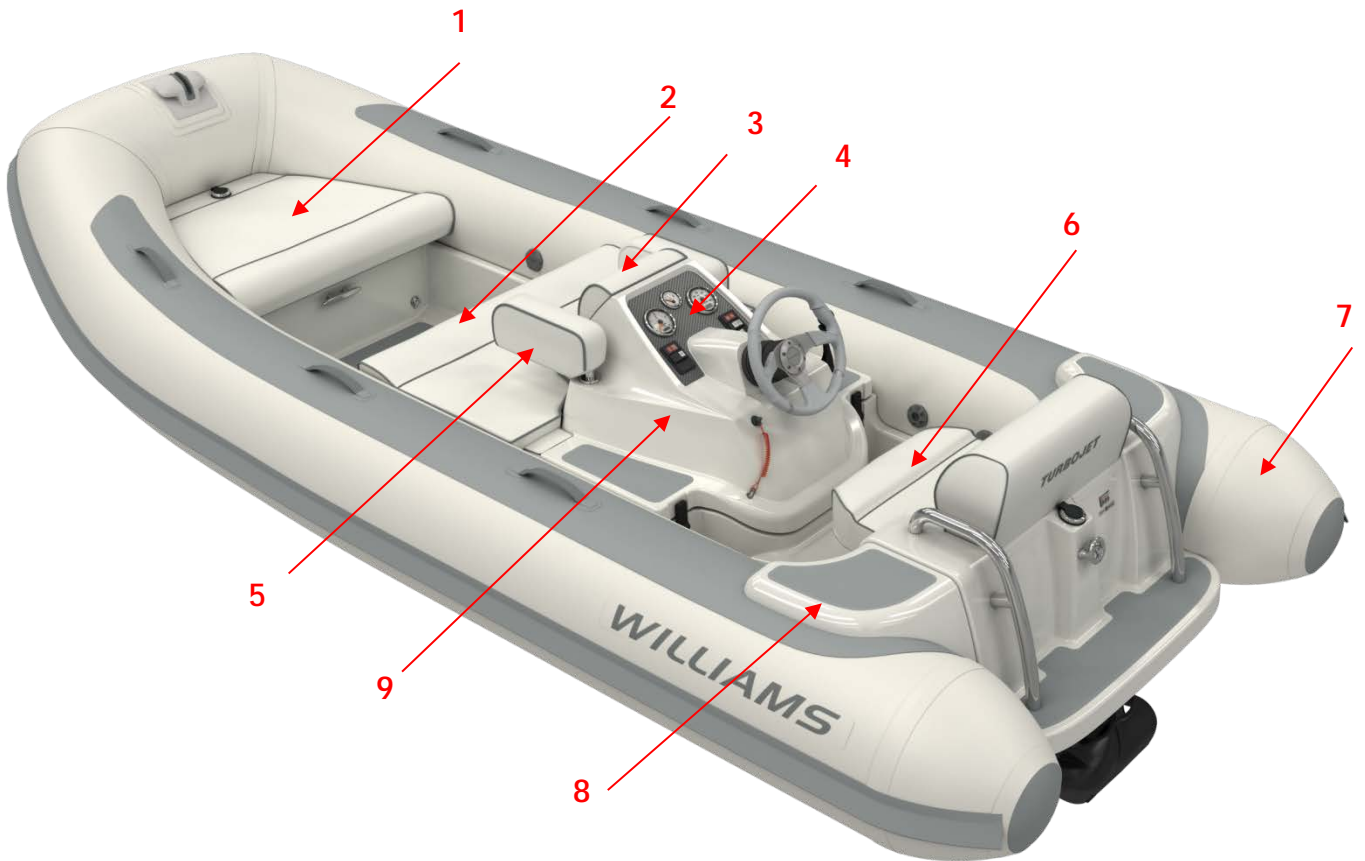

Position	Part #	Description
1	02-0518	Bow cushion 385
1*	01-0219	Front Hatch stowage bag 385
2	02-0519	Main console seat 385
3	02-0520	Console backrest 385
4	08-0262	Black carbon effect Helm label 385
5	02-0521	Back/Arm Rest (all models) Upholstery Only-Pair
5	01-0200	Back Rest Arm TJ inc socket. (Inc Nylon insert) Single Unit
6	02-0514	Helm seat 385 (all models)
-	01-1320	Vinyl Upholstery complete set 385 – 100hp
-	01-1320S	Vinyl Upholstery complete set 385 – S
7	01-0085-02	Standard Inflatable Hypalon tube (white/grey) 385
8	01-0974	Fibreglass pod 385
9	01-0973	Fibreglass helm 385
-	01-0912	Complete SeaDek set 385
-	01-1236	Complete Teak set 385 (specify colour)