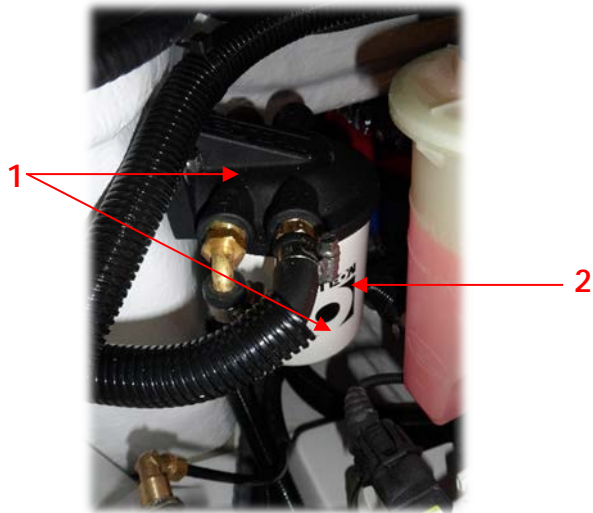

Position	Part #	Description
1	07-0390	Water/Fuel Filter Kit ref 033320-10
2	02-0710	Filter Element ref 33323-10 (for 07-0390)
3	07-0400	EPA Fill Straight SCT.STS Ref 0781SPL002
4	07-0399	P-Trap Straight White PK0630004WHT
5	03-0280	Silicone Hose VENA HTD D16
6	07-0395	Canister 0.5L with Heat Shield PK0485H05035
7	01-1465-EPA	Fuel Tank 285 EPA (E-7819)
7	01-0176EPA	Fuel Tank 325 6-7231-EPA
7	01-0177EPA	Fuel Tank 385 6-7232-EPA
7	01-0023EPA	Fuel Tank 445 6-7233-EPA
8	04-0222	5/16" ID Equal Tee plastic PN23-8
9	07-0397	Valve TVV.SM Flanged PK0588F00
9*	03-0281	Level Sensor Seal 52.746.01 for 07-0397