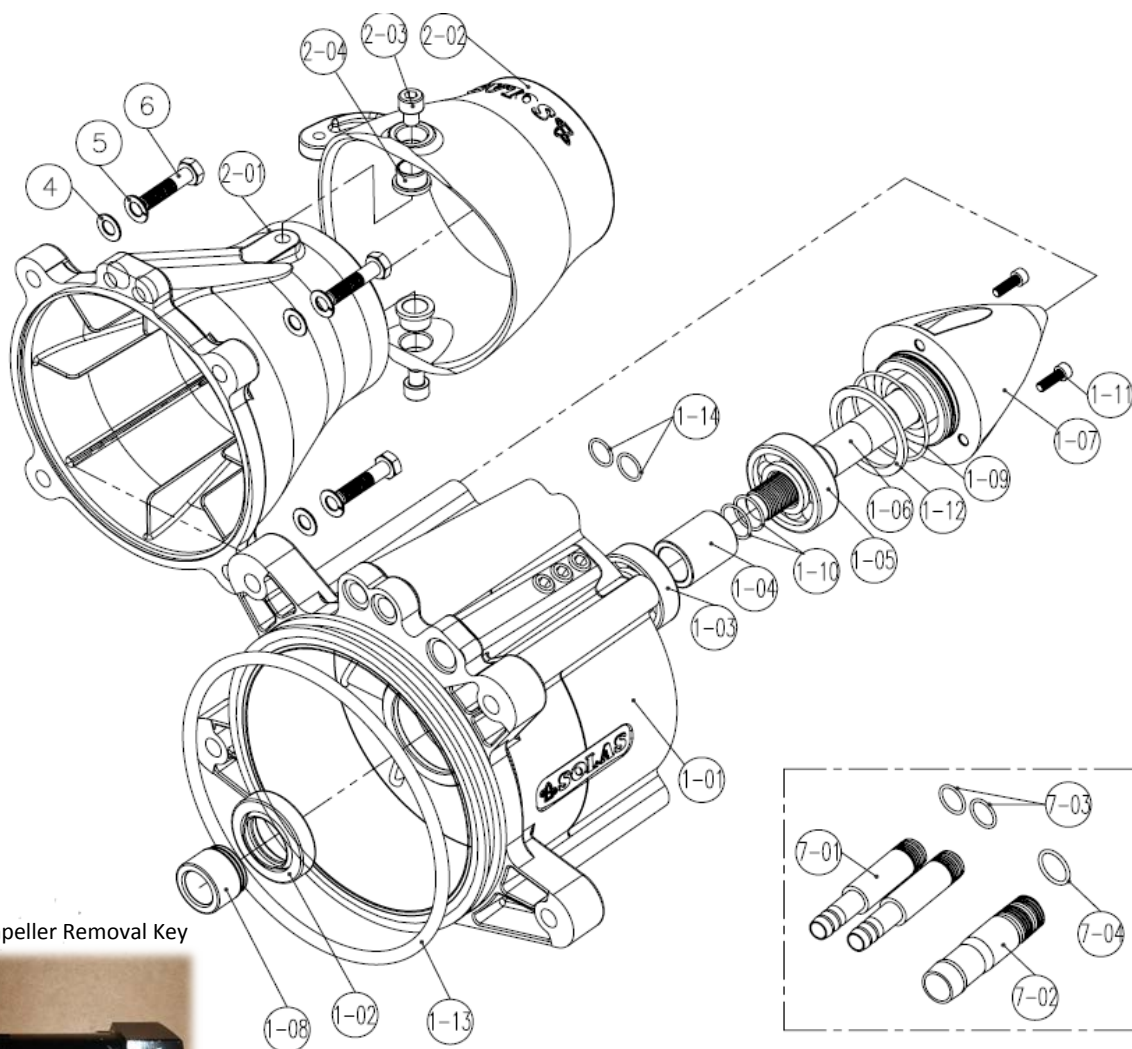

Position	Part #	Description
2-04	02-0108 x 2	Bushing plastic trim SDNZ140-03-01
1-14	02-0454	O Ring S14 ref 85070035
1-02	02-0450	155 Pump Seal ref 85060010
1-13	02-0453	O Ring AS440 ref 85070056
1-13*	02-0457	*Older Style L-Shaped Seal - Jet Pump Seal ref 85990007
1-03	02-0274	SW155 Bearing 6204C3TPI
1-10	02-0452 x 2	O Ring S18 ref 85070005
1-05	02-0275	SW155 Bearing 6304C3TPI
1-06	02-0726	SW-HSV-155-03 Shaft ref 260214315503
1-12	02-0750	BRT 52x42x3 Back Up Ring ref 85990001
1-09	02-0129	O Ring S48 ref 85070017
7-01	01-1548 x 2	Siphon Tube 10mm O/D S/S 269804014002
7-03	02-0109 x 2	O Ring P14
7-04	02-0112	O Ring P17 NP07-020
WR011	99-0160	Impeller Wrench Key 445 (WR011)